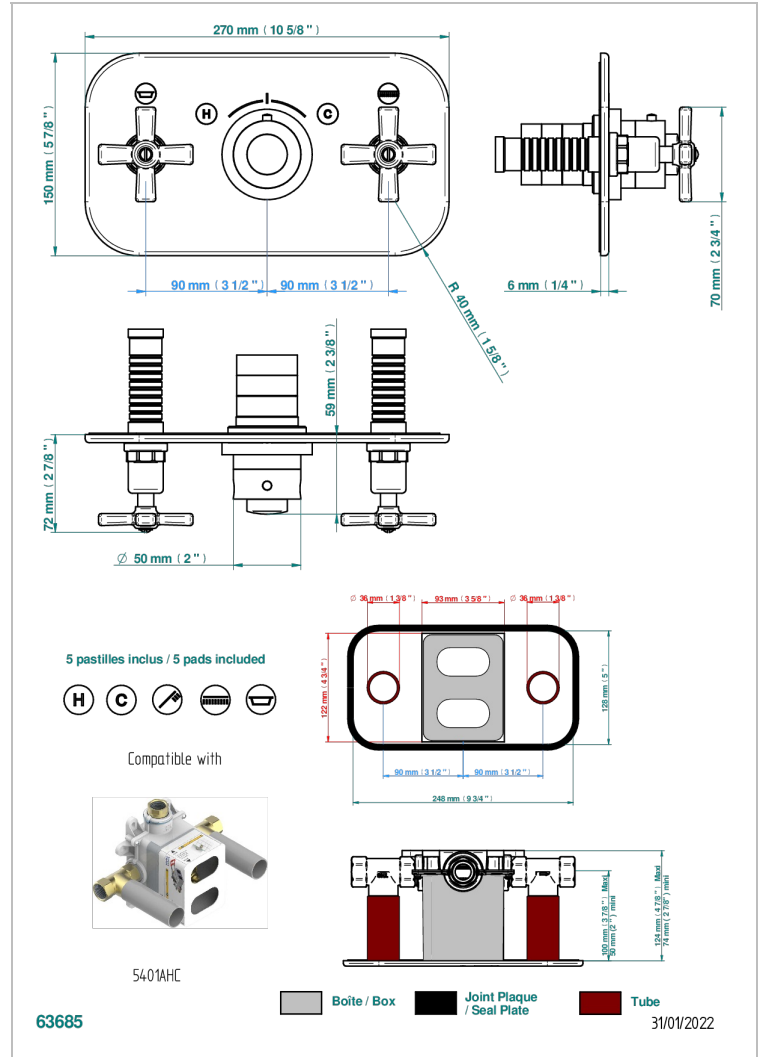

Trim for thermostatic mixer with 2 valves item to be installed horizontal . to adapt on 5 401AHC or 5 401AHM

CHARACTERISTIC

- Club Saint-Germain
- Trim for thermostatic mixer with 2 valves item to be installed horizontal . to adapt on 5 401AHC or 5 401AHM

RELATED SKU'S

- Ref. G00-5401AHC 3/4" THG thermostat, 60 l/mn with two valves with wax cartridge delivered with a built-in box, without trim - to be installed horizontal (for installation with cross handle)
- Ref. G00-5401AHM 3/4" THG thermostat, 60 l/mn with two valves with wax cartridge delivered with a built-in box, without trim - to be installed horizontal (for installation with lever handle)