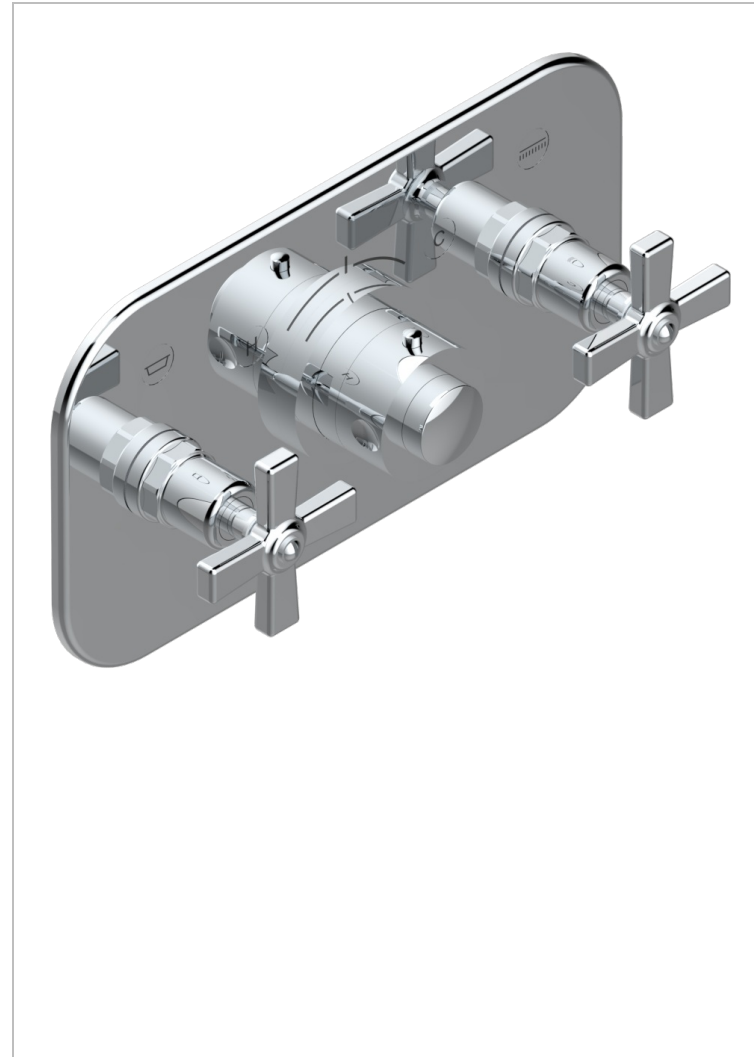

Trim for thermostatic mixer with 2 valves item to be installed horizontal . to adapt on 5 401AHC or 5 401AHM

CHARACTERISTIC

- Club Saint-Germain
- Trim for thermostatic mixer with 2 valves item to be installed horizontal . to adapt on 5 401AHC or 5 401AHM

RELATED SKU'S

- Ref. G00-5401AHC 3/4" THG thermostat, 60 l/mn with two valves with wax cartridge delivered with a built-in box, without trim - to be installed horizontal (for installation with cross handle)
- Ref. G00-5401AHM 3/4" THG thermostat, 60 l/mn with two valves with wax cartridge delivered with a built-in box, without trim - to be installed horizontal (for installation with lever handle)