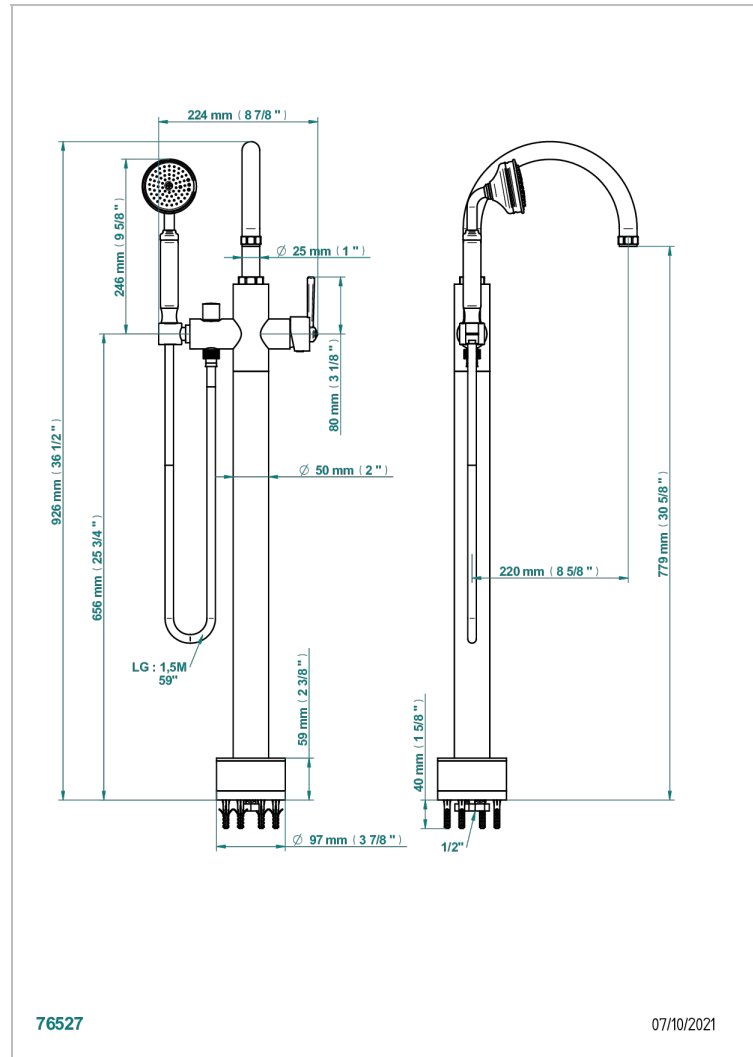

Free-standing single lever bath mixer with handshower with Easyclean system

CHARACTERISTIC

- Club Saint-Germain
- Free-standing single lever bath mixer with handshower with Easyclean system

AVAILABLE FINITIONS