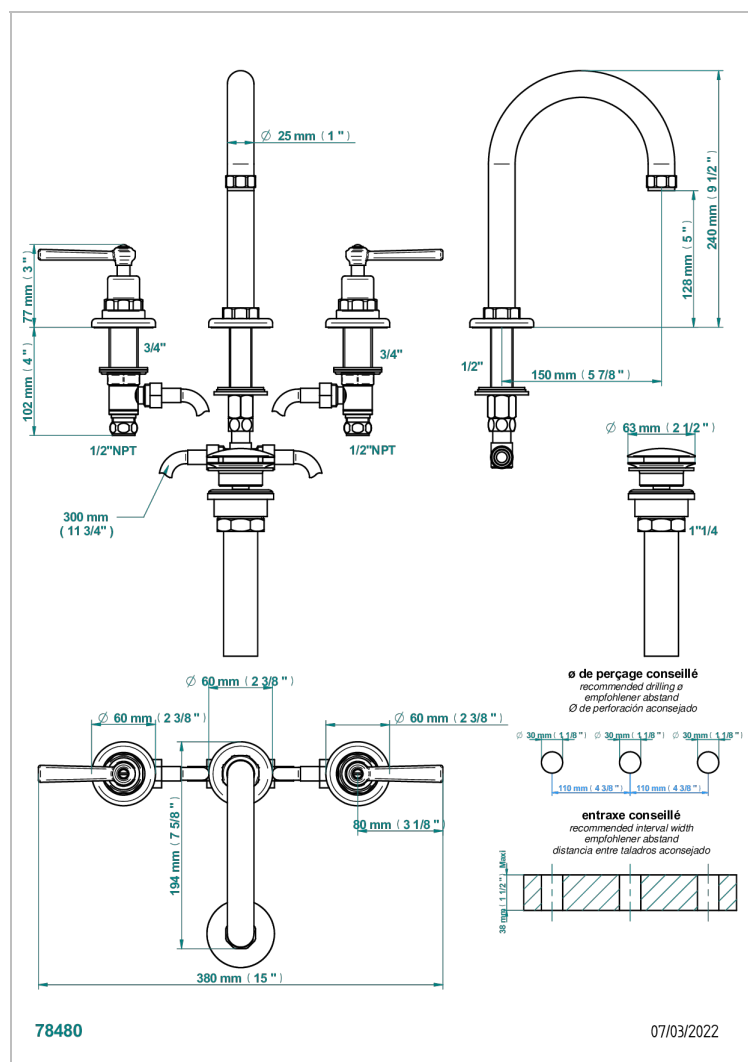

# CLUB SAINT-GERMAIN WITH LEVER HANDLES

G7J-151/US

Widespread lavatory set with drain

## CHARACTERISTIC

- Club Saint-Germain with lever handles
- Widespread lavatory set with drain