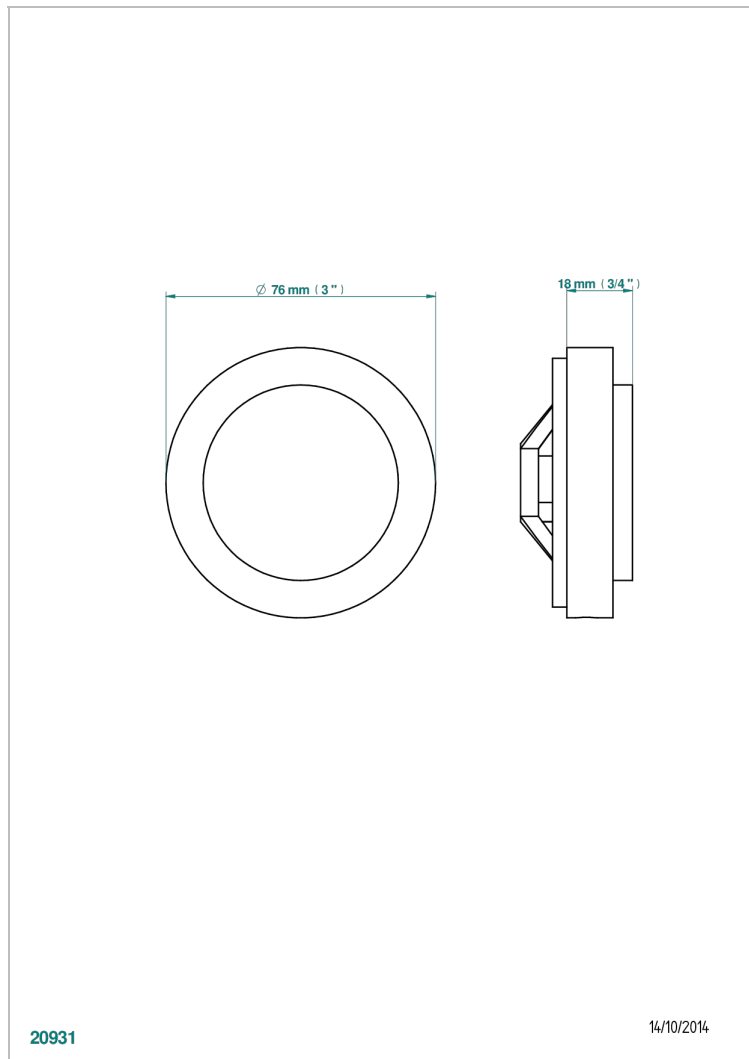

CLUB SAINT-GERMAIN WITH LEVER HANDLES

G7J-301GEBUS

Control knob for Geberit waste overflow

THG[®]
PARIS

CHARACTERISTIC

- Club Saint-Germain with lever handles
- Control knob for Geberit waste overflow

AVAILABLE FINITIONS