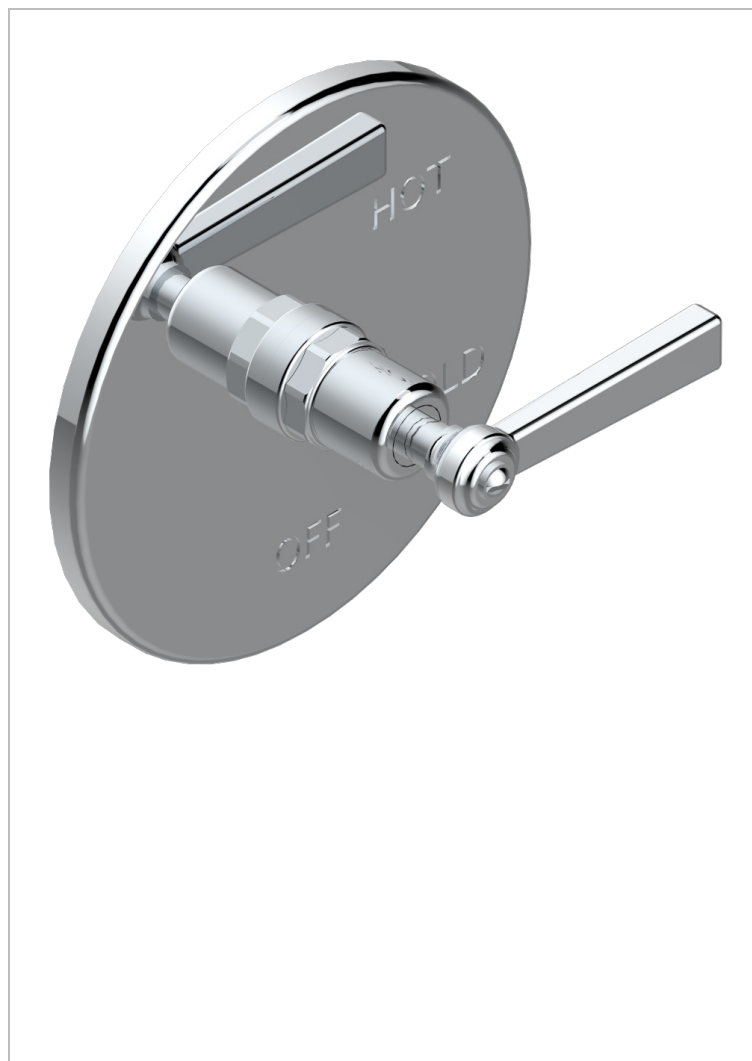

CLUB SAINT-GERMAIN WITH LEVER HANDLES

G7J-320B

Trim for pressure balance valve

CHARACTERISTIC

- Club Saint-Germain with lever handles
- Trim for pressure balance valve

RELATED SKU'S

- Ref. G00-320A 1/2 " Pressure balance valve

AVAILABLE FINITIONS

Blush PVD - H62
Brass color PVD - H49
Brown bronze color PVD - F33
Chrome polished - A02
Chrome polished / gold polished - G02
Copper antique matt, coated - H07

Gold color PVD - H52
Gold mat - F07
Gold polished - F01
Graphite PVD - H64
Light coated bronze - D01
Matt Umber PVD - H67