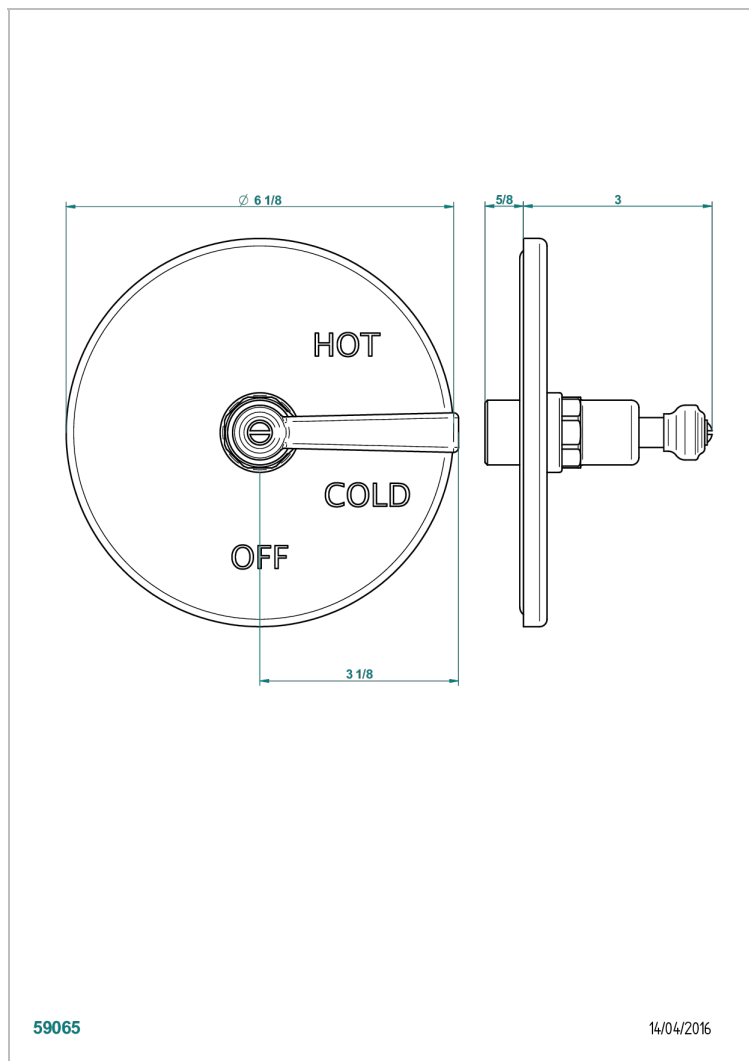

CLUB SAINT-GERMAIN WITH LEVER HANDLES

G7J-320B

Trim for pressure balance valve

CHARACTERISTIC

- Club Saint-Germain with lever handles
- Trim for pressure balance valve

RELATED SKU'S

- Ref. G00-320A 1/2 " Pressure balance valve