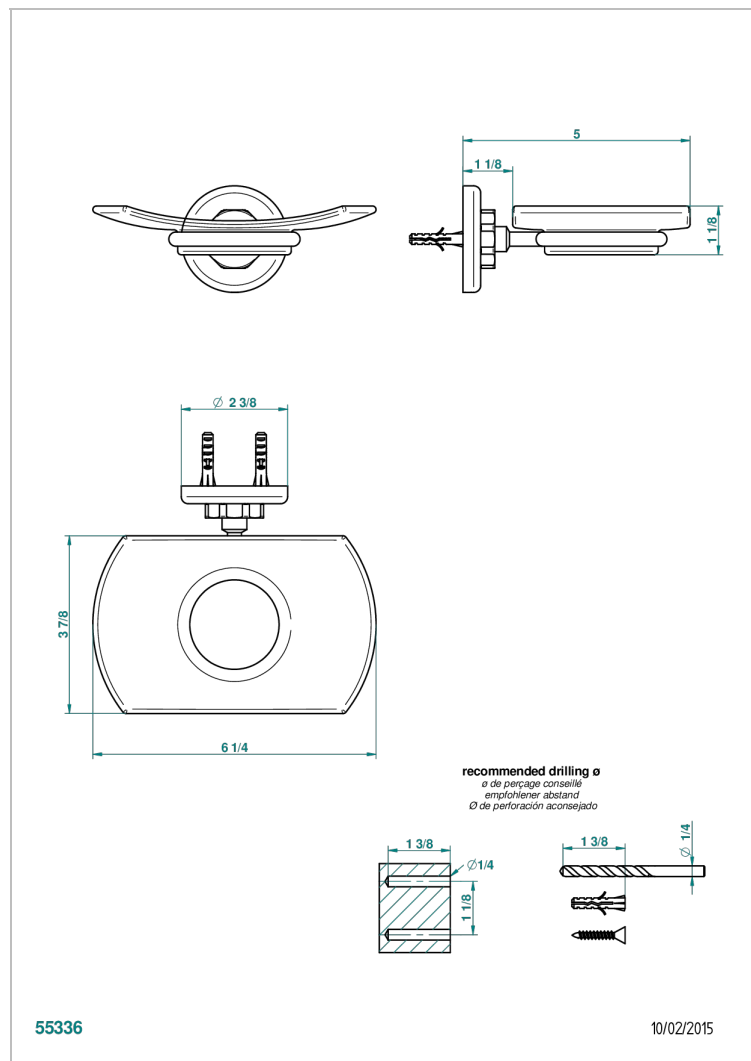

# CLUB SAINT-GERMAIN WITH LEVER HANDLES

G7J-500

Glass soap dish, wall mounted

## CHARACTERISTIC

- Club Saint-Germain with lever handles
- Glass soap dish, wall mounted