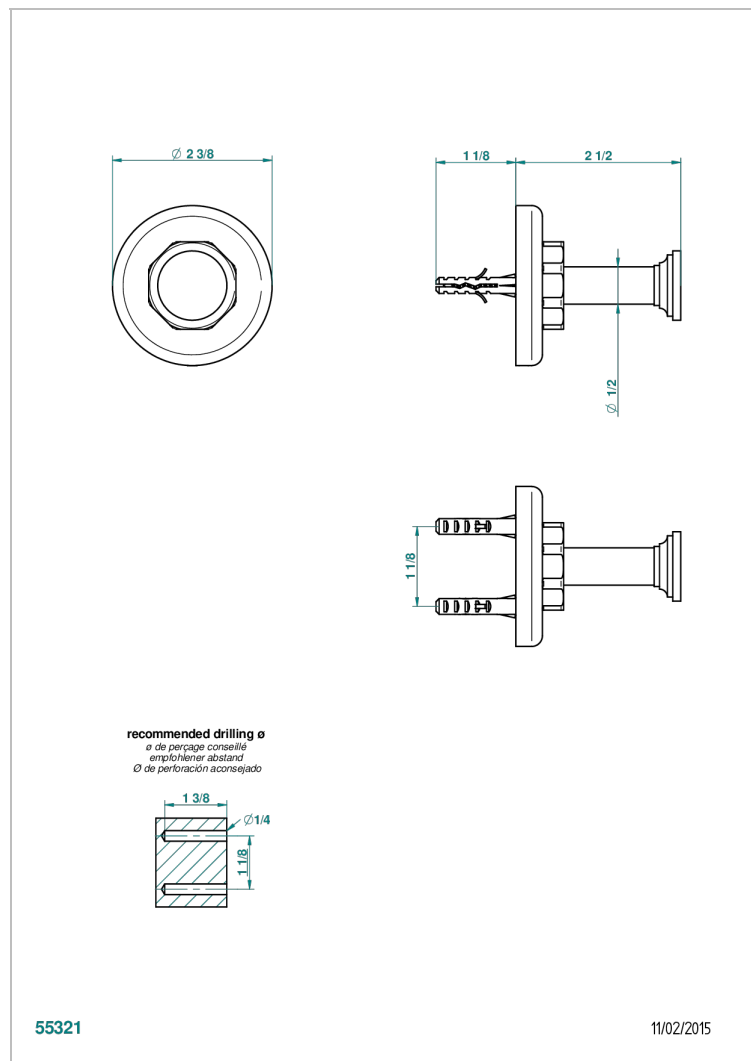

CLUB SAINT-GERMAIN WITH LEVER HANDLES

G7J-517

Robe hook

CHARACTERISTIC

- Club Saint-Germain with lever handles
- Robe hook

AVAILABLE FINITIONS

Blush PVD - H62
Brass color PVD - H49
Brown bronze color PVD - F33
Chrome polished - A02
Chrome polished / gold polished - G02
Copper antique matt, coated - H07