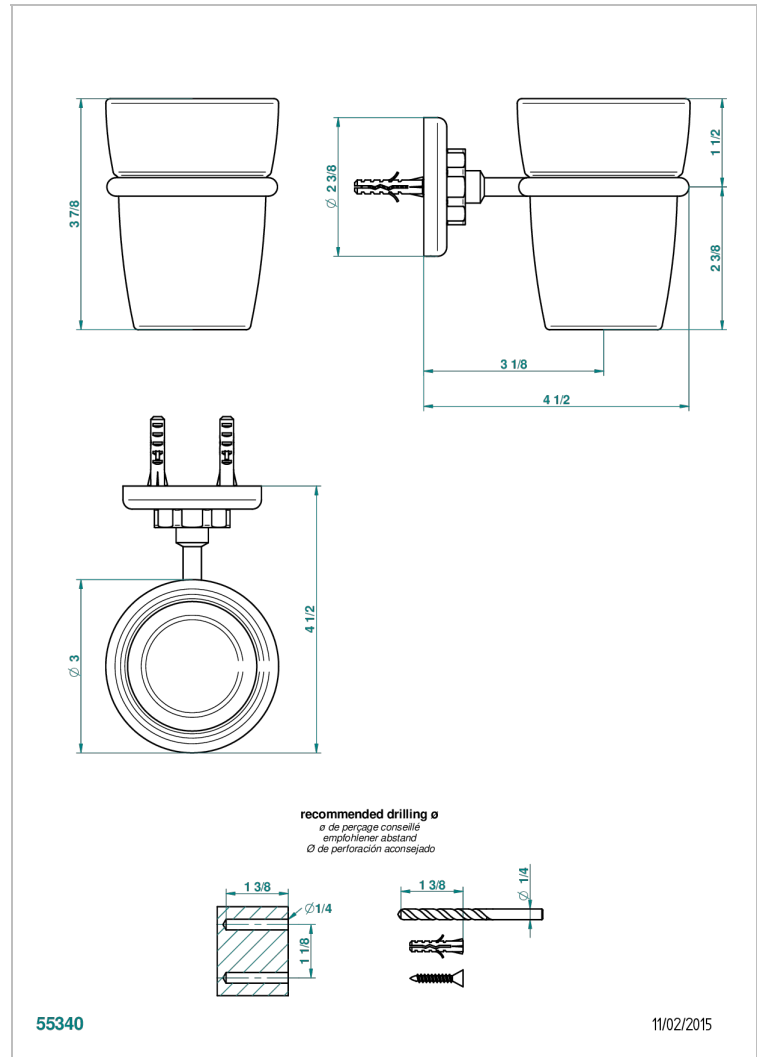

# CLUB SAINT-GERMAIN WITH LEVER HANDLES

G7J-536

Tumbler holder, wall mounted

THG<sup>®</sup>  
PARIS

## CHARACTERISTIC

- Club Saint-Germain with lever handles
- Tumbler holder, wall mounted