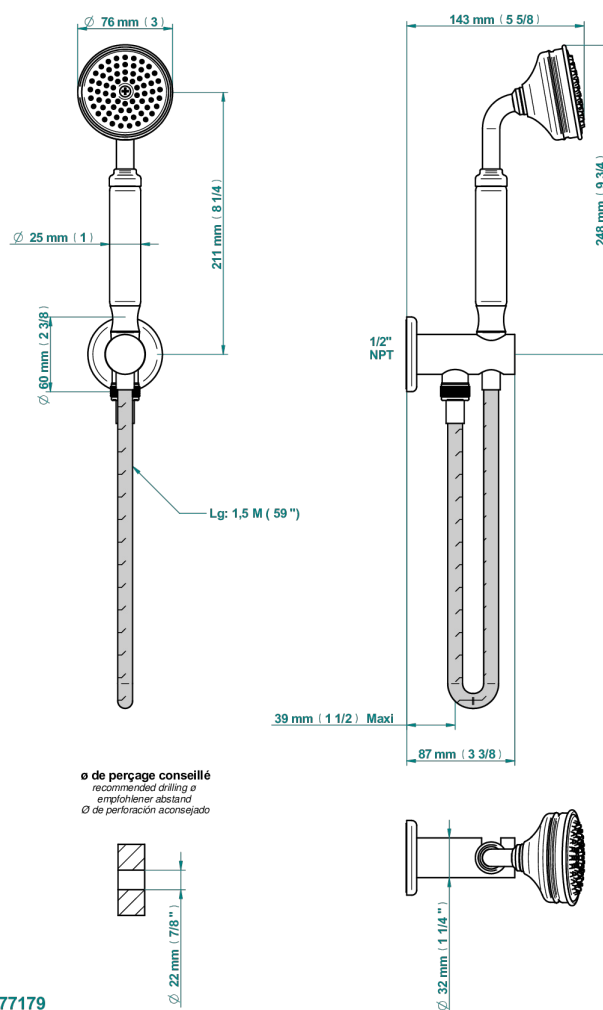

CLUB SAINT-GERMAIN WITH LEVER HANDLES

G7J-54/US

Wall mounted handshower with integrated fixed hook

77179

30/09/2021

CHARACTERISTIC

- Club Saint-Germain with lever handles
- Wall mounted handshower with integrated fixed hook

AVAILABLE FINITIONS

Blush PVD - H62
Brass color PVD - H49
Brown bronze color PVD - F33
Chrome polished - A02
Chrome polished / gold polished - G02
Copper antique matt, coated - H07

Gold color PVD - H52
Gold mat - F07
Gold polished - F01
Graphite PVD - H64
Light coated bronze - D01
Matt Umber PVD - H67

Matt blush PVD - H60
Matt brass color PVD - H50
Matt brown bronze color PVD - F34
Matt chrome (American satin) - C02
Matt gold color PVD - H53
Matt graphite PVD - H65

Matt nickel (American satin) - C01
Matt nickel color PVD - H56
Nickel antique / Sovereign - H28
Nickel color PVD - H55
Nickel polished - B01
Silver polished, antique - H03