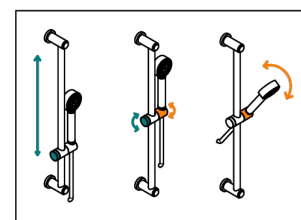

CLUB SAINT-GERMAIN WITH LEVER HANDLES

G7J-58/US

Slide bar with handsower and elbow

77183

07/10/2021

CHARACTERISTIC

- Club Saint-Germain with lever handles
- Slide bar with handsower and elbow

AVAILABLE FINITIONS