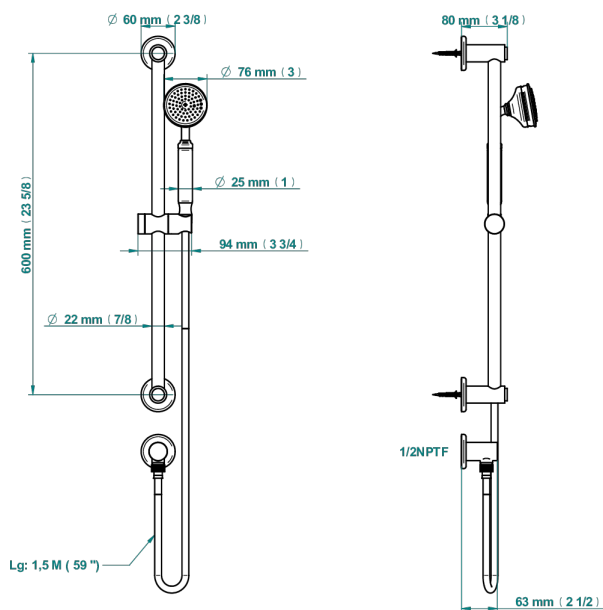

CLUB SAINT-GERMAIN WITH LEVER HANDLES

G7J-58/US

Slide bar with handsower and elbow

77183

07/10/2021

CHARACTERISTIC

- Club Saint-Germain with lever handles
- Slide bar with handsower and elbow

AVAILABLE FINITIONS

Blush PVD - H62
Brass color PVD - H49
Brown bronze color PVD - F33
Chrome polished - A02
Chrome polished / gold polished - G02
Copper antique matt, coated - H07

Gold color PVD - H52
Gold mat - F07
Gold polished - F01
Graphite PVD - H64
Light coated bronze - D01
Matt Umber PVD - H67

Matt blush PVD - H60
Matt brass color PVD - H50
Matt brown bronze color PVD - F34
Matt chrome (American satin) - C02
Matt gold color PVD - H53
Matt graphite PVD - H65

Matt nickel (American satin) - C01
Matt nickel color PVD - H56
Nickel antique / Sovereign - H28
Nickel color PVD - H55
Nickel polished - B01
Silver polished, antique - H03