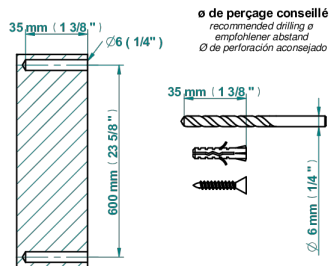

CLUB SAINT-GERMAIN WITH LEVER HANDLES

G7J-58/US

Slide bar with handsower and elbow

77183

07/10/2021

CHARACTERISTIC

- Club Saint-Germain with lever handles
- Slide bar with handsower and elbow

AVAILABLE FINITIONS