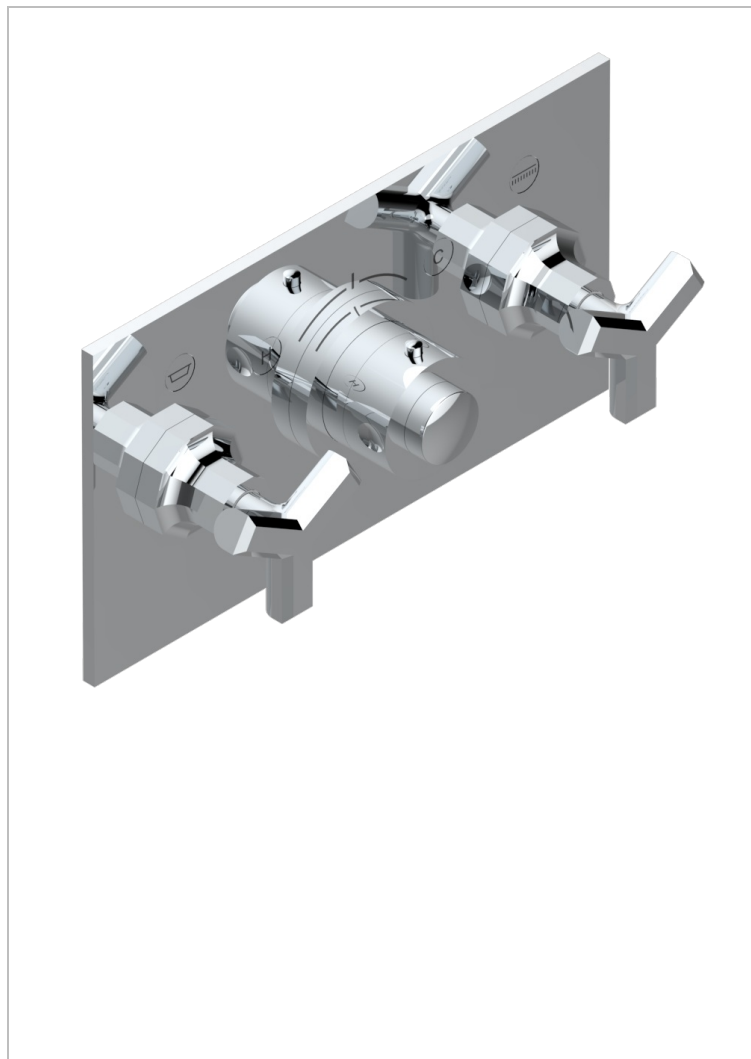

Trim for thermostatic mixer with 2 valves item to be installed horizontal . to adapt on 5 401AHC or 5 401AHM

CHARACTERISTIC

- Les Ondes
- Trim for thermostatic mixer with 2 valves item to be installed horizontal . to adapt on 5 401AHC or 5 401AHM

RELATED SKU'S

- Ref. G00-5401AHC 3/4" THG thermostat, 60 l/mn with two valves with wax cartridge delivered with a built-in box, without trim - to be installed horizontal (for installation with cross handle)
- Ref. G00-5401AHM 3/4" THG thermostat, 60 l/mn with two valves with wax cartridge delivered with a built-in box, without trim - to be installed horizontal (for installation with lever handle)