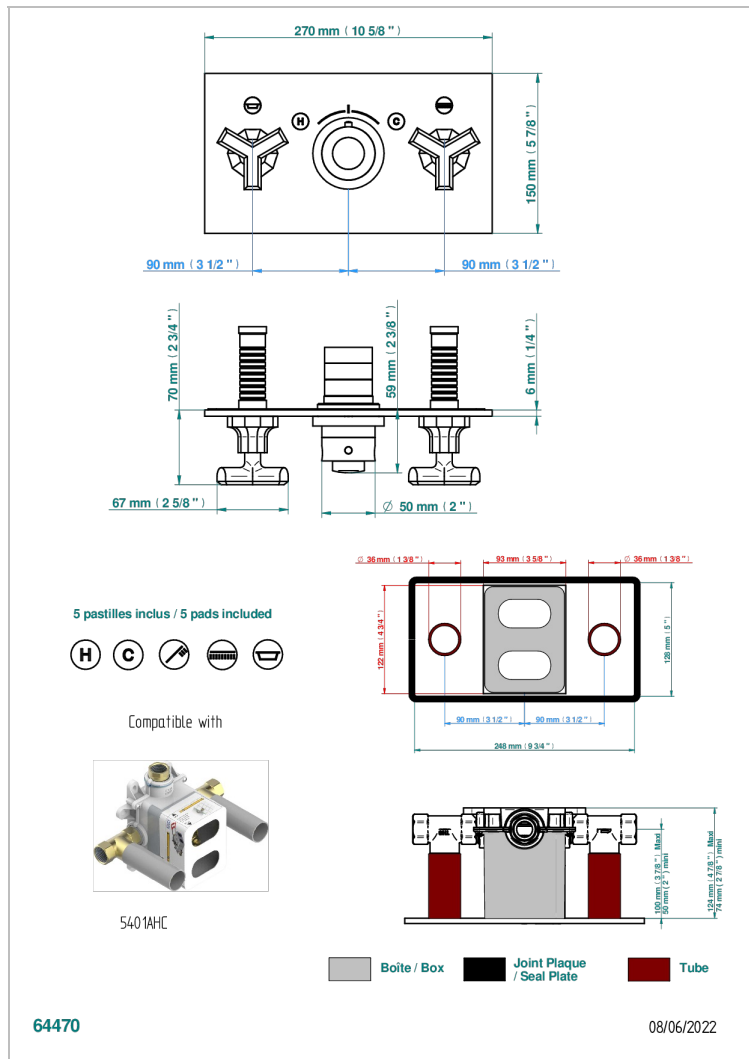

Trim for thermostatic mixer with 2 valves item to be installed horizontal . to adapt on 5 401AHC or 5 401AHM

CHARACTERISTIC

- Les Ondes
- Trim for thermostatic mixer with 2 valves item to be installed horizontal . to adapt on 5 401AHC or 5 401AHM

RELATED SKU'S

- Ref. G00-5401AHC 3/4" THG thermostat, 60 l/mn with two valves with wax cartridge delivered with a built-in box, without trim - to be installed horizontal (for installation with cross handle)
- Ref. G00-5401AHM 3/4" THG thermostat, 60 l/mn with two valves with wax cartridge delivered with a built-in box, without trim - to be installed horizontal (for installation with lever handle)