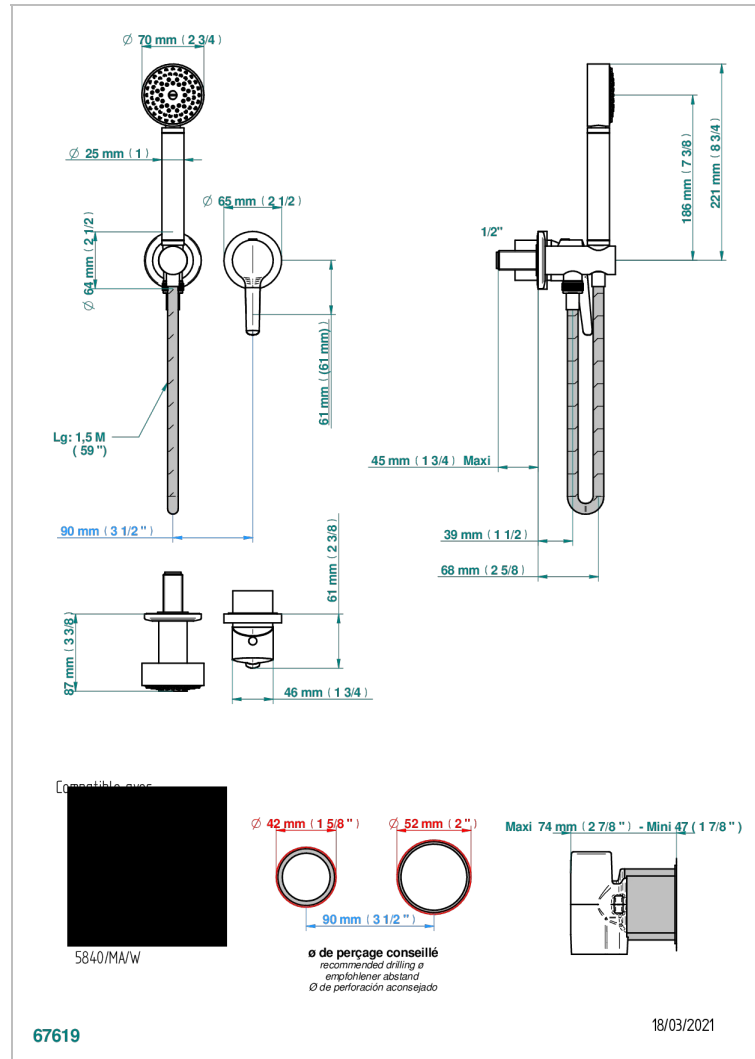

# SYSTEM SMOOTH METAL

G9A-6561B

Trim only for wall mixer with complete handshower on hook

## CHARACTERISTIC

- System smooth metal
- Trim only for wall mixer with complete handshower on hook

## TECHNICAL SPECS

- Recommandé : 3 bars (max. 5 bars) - Advised : 43,5 psi (max. 72 psi)
- 9,5 l/min à 3 bars (2.5 gpm at 43.5 psi)

## RELATED SKU'S

- Ref. G00-5840/MA Rough parts for concealed wall-mounted mixer with 1/2" outlet