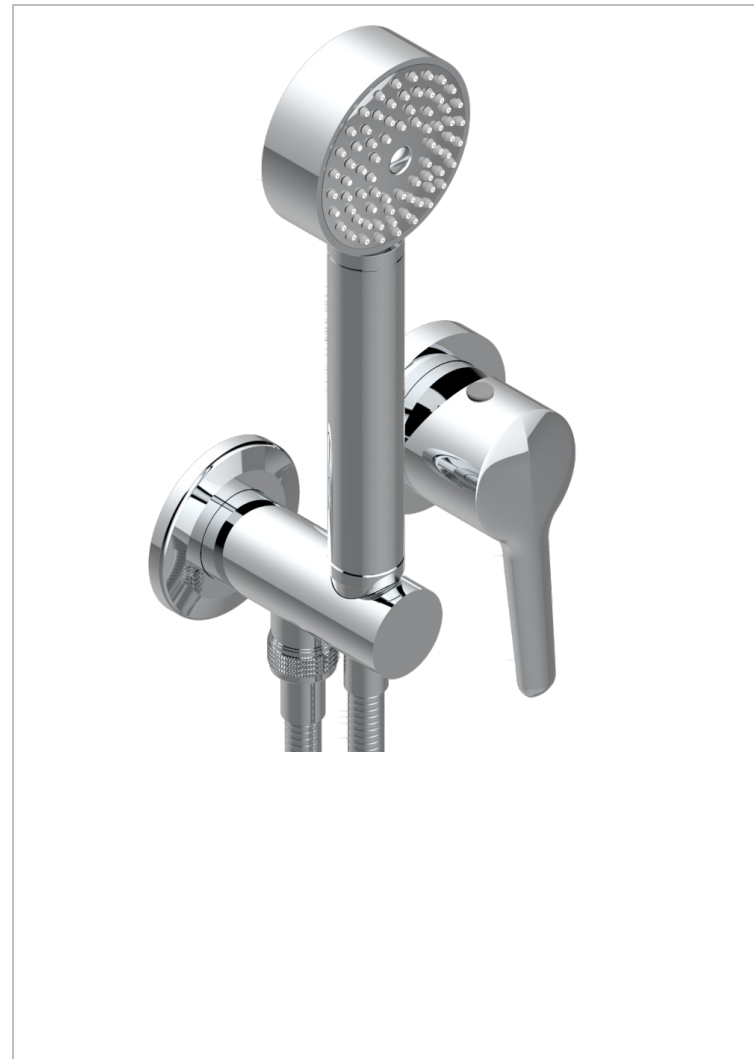

# SYSTEM SMOOTH METAL

G9A-6561B

Trim only for wall mixer with complete handshower on hook

## CHARACTERISTIC

- System smooth metal
- Trim only for wall mixer with complete handshower on hook

## RELATED SKU'S

- Ref. G00-5840/MA Rough parts for concealed wall-mounted mixer with 1/2" outlet