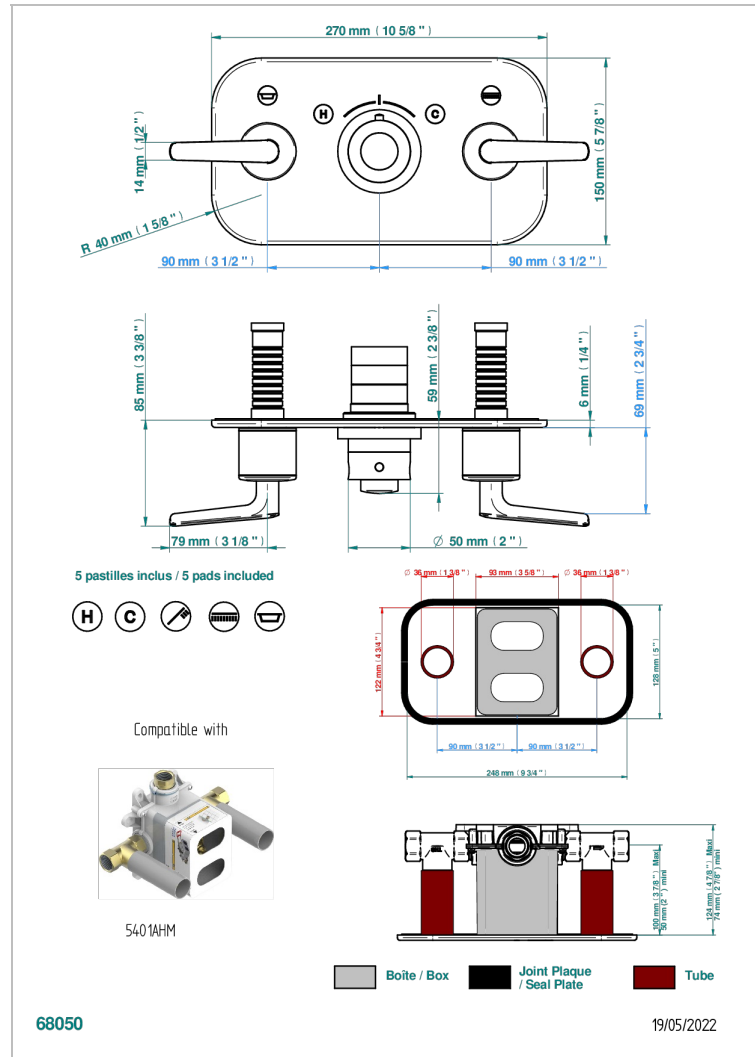

# SYSTEM SMOOTH METAL WITH LEVER

G9B-5401BEH

Trim for thermostatic mixer with 2 valves item to be installed horizontal . to adapt on 5 401AHC or 5 401AHM

## CHARACTERISTIC

- System smooth metal with lever
- Trim for thermostatic mixer with 2 valves item to be installed horizontal . to adapt on 5 401AHC or 5 401AHM

## RELATED SKU'S

- Ref. G00-5401AHC 3/4" THG thermostat, 60 l/mn with two valves with wax cartridge delivered with a built-in box, without trim - to be installed horizontal ( for installation with cross handle)
- Ref. G00-5401AHM 3/4" THG thermostat, 60 l/mn with two valves with wax cartridge delivered with a built-in box, without trim - to be installed horizontal ( for installation with lever handle)