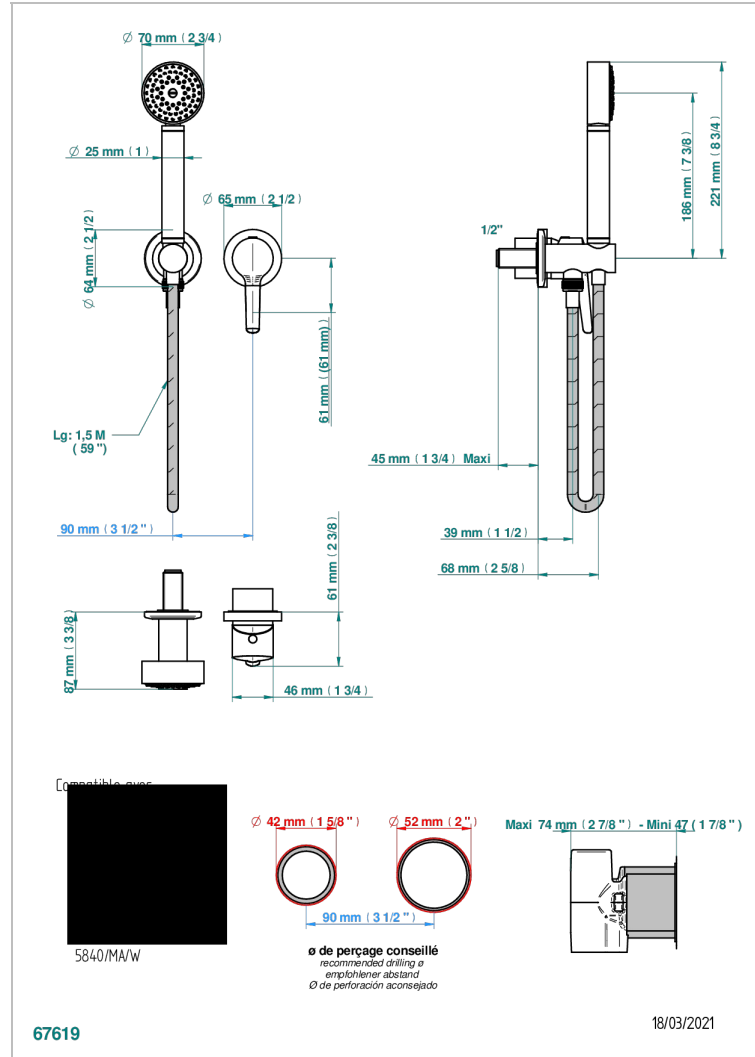

SYSTEM DIAMOND METAL

G9C-6561B

Trim only for wall mixer with complete handshower on hook

CHARACTERISTIC

- System Diamond metal
- Trim only for wall mixer with complete handshower on hook

TECHNICAL SPECS

- Recommandé : 3 bars (max. 5 bars) - Advised : 43,5 psi (max. 72 psi)
- 9,5 l/min à 3 bars (2.5 gpm at 43.5 psi)

RELATED SKU'S

- Ref. G00-5840/MA Rough parts for concealed wall-mounted mixer with 1/2" outlet

AVAILABLE FINITIONS

Antique nickel - H28
Blush PVD - H62
Brass color PVD - H49
Brown bronze color PVD - F33
Gold color PVD - H52
Graphite PVD - H64

Nickel color PVD - H55
Polished chrome (color finish) - A02
Polished chrome with gold inlay - GA1
Polished gold (color finish) - F01
Polished nickel - B01
Soft gold - F30

Soft matt gold - F31
Umber PVD - H66
Varnished matt antique red copper (color finish) - H07