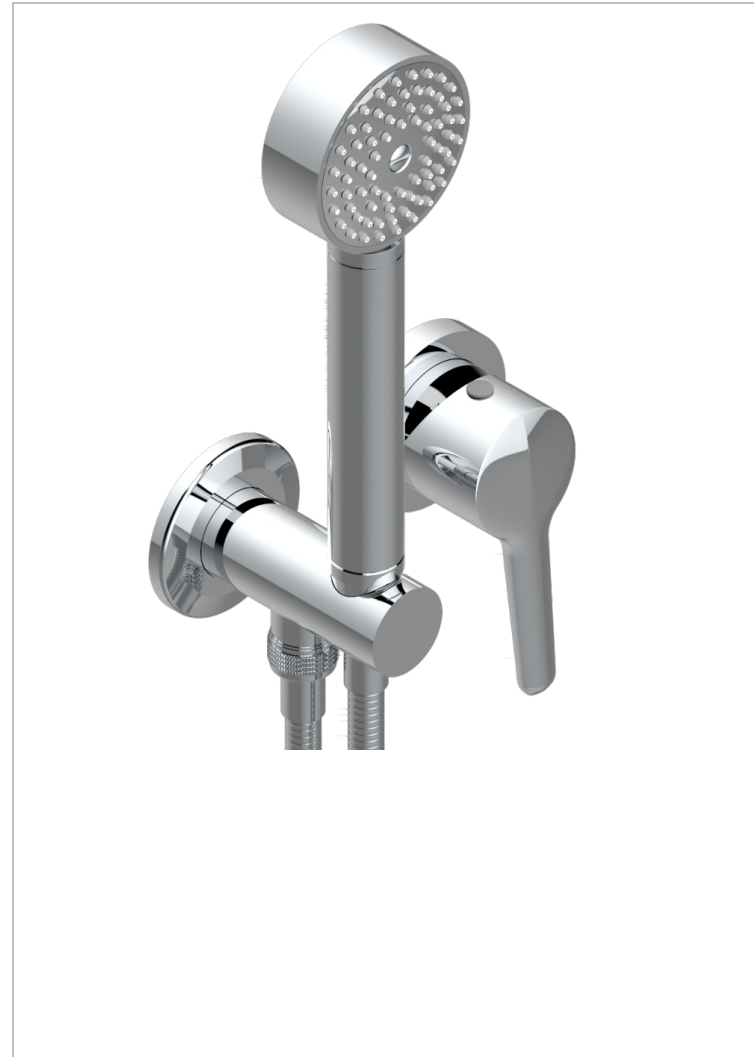

SYSTEM DIAMOND METAL

G9C-6561B

Trim only for wall mixer with complete handshower on hook

CHARACTERISTIC

- System Diamond metal
- Trim only for wall mixer with complete handshower on hook

TECHNICAL SPECS

- Recommandé : 3 bars (max. 5 bars) - Advised : 43,5 psi (max. 72 psi)
- 9,5 l/min à 3 bars (2.5 gpm at 43.5 psi)

RELATED SKU'S

- Ref. G00-5840/MA Rough parts for concealed wall-mounted mixer with 1/2" outlet

AVAILABLE FINITIONS

Antique nickel - H28
Blush PVD - H62
Brass color PVD - H49
Brown bronze color PVD - F33
Gold color PVD - H52
Graphite PVD - H64

Lacquered antique silver (coated) - H03
Lacquered light bronze - D01
Matt Umber PVD - H67
Matt blush PVD - H60
Matt brass color PVD - H50
Matt brown bronze color PVD - F34

Matt chrome - C02
Matt gold - F07
Matt gold color PVD - H53
Matt graphite PVD - H65
Matt nickel (color finish) - C01
Matt nickel color PVD - H56

Nickel color PVD - H55
Polished chrome (color finish) - A02
Polished chrome with gold inlay - GA1
Polished gold (color finish) - F01
Polished nickel - B01
Soft gold - F30

Soft matt gold - F31
Umber PVD - H66
Varnished matt antique red copper (color finish) - H07