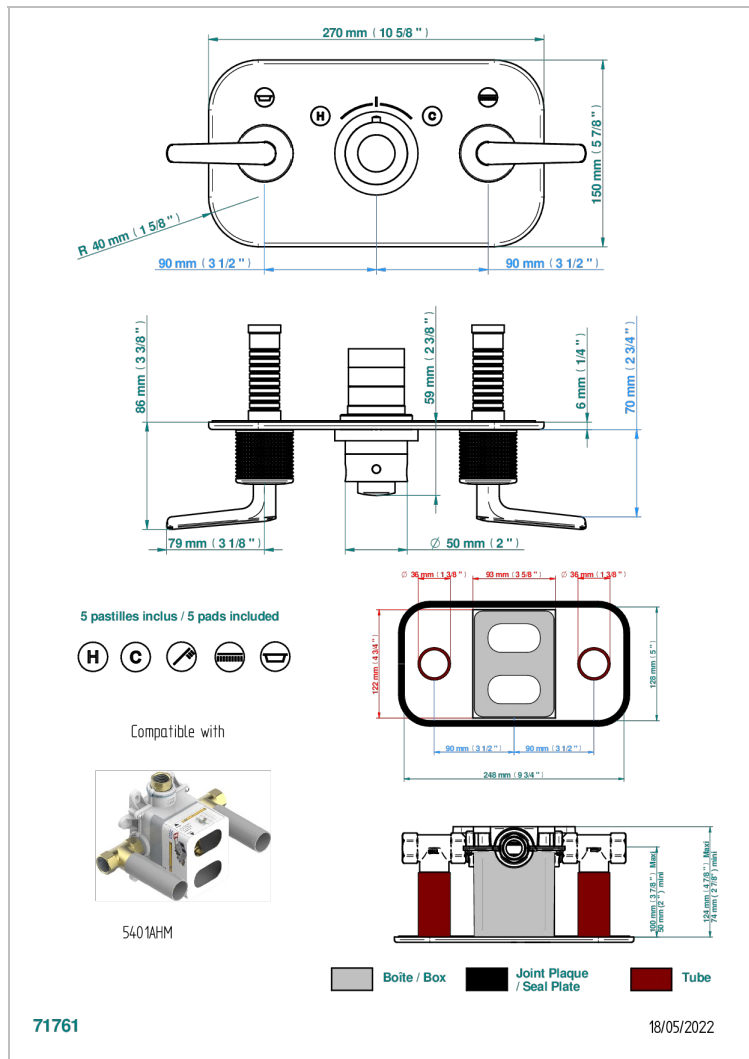

SYSTEM DIAMOND METAL WITH LEVER

G9D-5401BEH

Trim for thermostatic mixer with 2 valves item to be installed horizontal . to adapt on 5 401AHC or 5 401AHM

CHARACTERISTIC

- System Diamond metal with lever
- Trim for thermostatic mixer with 2 valves item to be installed horizontal . to adapt on 5 401AHC or 5 401AHM

RELATED SKU'S

- Ref. G00-5401AHC 3/4" THG thermostat, 60 l/mn with two valves with wax cartridge delivered with a built-in box, without trim - to be installed horizontal (for installation with cross handle)
- Ref. G00-5401AHM 3/4" THG thermostat, 60 l/mn with two valves with wax cartridge delivered with a built-in box, without trim - to be installed horizontal (for installation with lever handle)