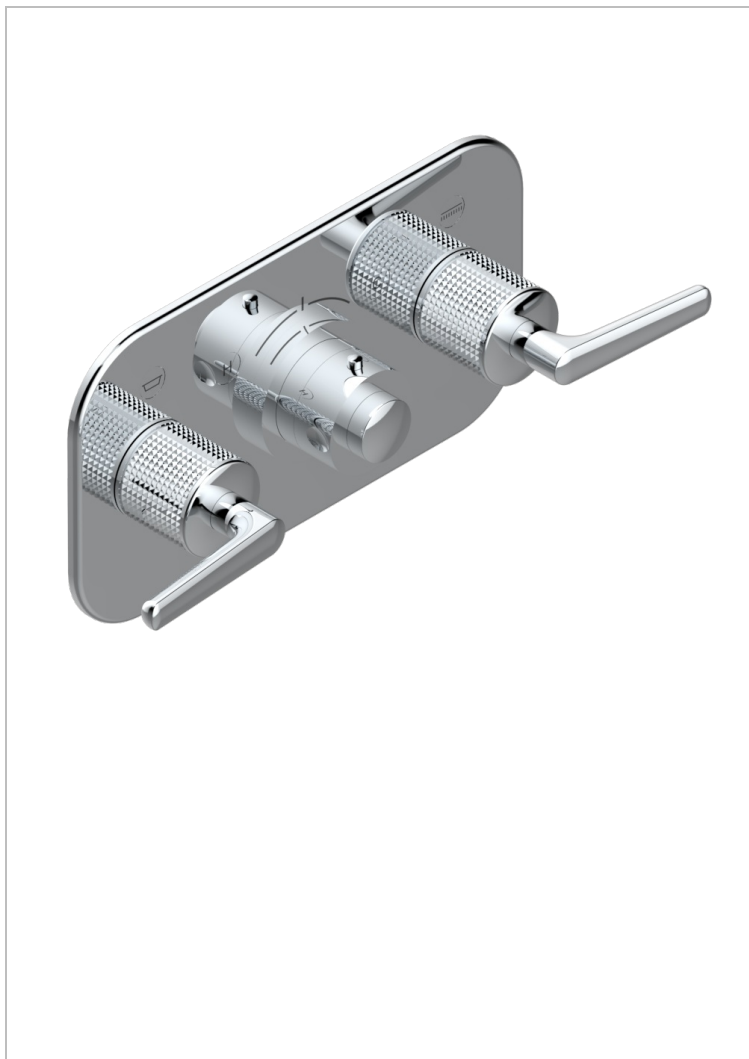

SYSTEM DIAMOND METAL WITH LEVER

G9D-5401BEH

Trim for thermostatic mixer with 2 valves item to be installed horizontal . to adapt on 5 401AHC or 5 401AHM

CHARACTERISTIC

- System Diamond metal with lever
- Trim for thermostatic mixer with 2 valves item to be installed horizontal . to adapt on 5 401AHC or 5 401AHM

RELATED SKU'S

- Ref. G00-5401AHC 3/4" THG thermostat, 60 l/mn with two valves with wax cartridge delivered with a built-in box, without trim - to be installed horizontal (for installation with cross handle)
- Ref. G00-5401AHM 3/4" THG thermostat, 60 l/mn with two valves with wax cartridge delivered with a built-in box, without trim - to be installed horizontal (for installation with lever handle)

AVAILABLE FINITIONS

Antique nickel - H28
Blush PVD - H62
Brass color PVD - H49
Brown bronze color PVD - F33
Gold color PVD - H52
Graphite PVD - H64

Lacquered antique silver (coated) - H03
Lacquered light bronze - D01
Matt Umber PVD - H67
Matt blush PVD - H60
Matt brass color PVD - H50
Matt brown bronze color PVD - F34