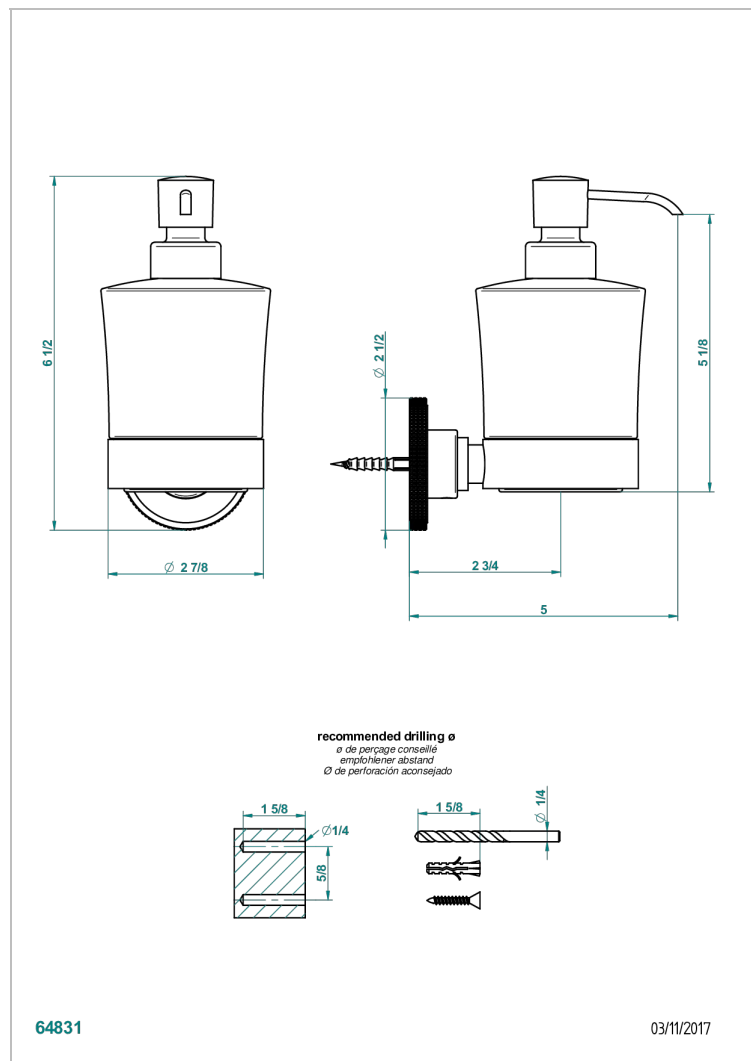

SYSTEM DIAMOND METAL WITH LEVER HANDLES

G9D-613

wall liquid soap dispenser

64831

03/11/2017

CHARACTERISTIC

- System Diamond metal with lever handles
- wall liquid soap dispenser

AVAILABLE FINITIONS