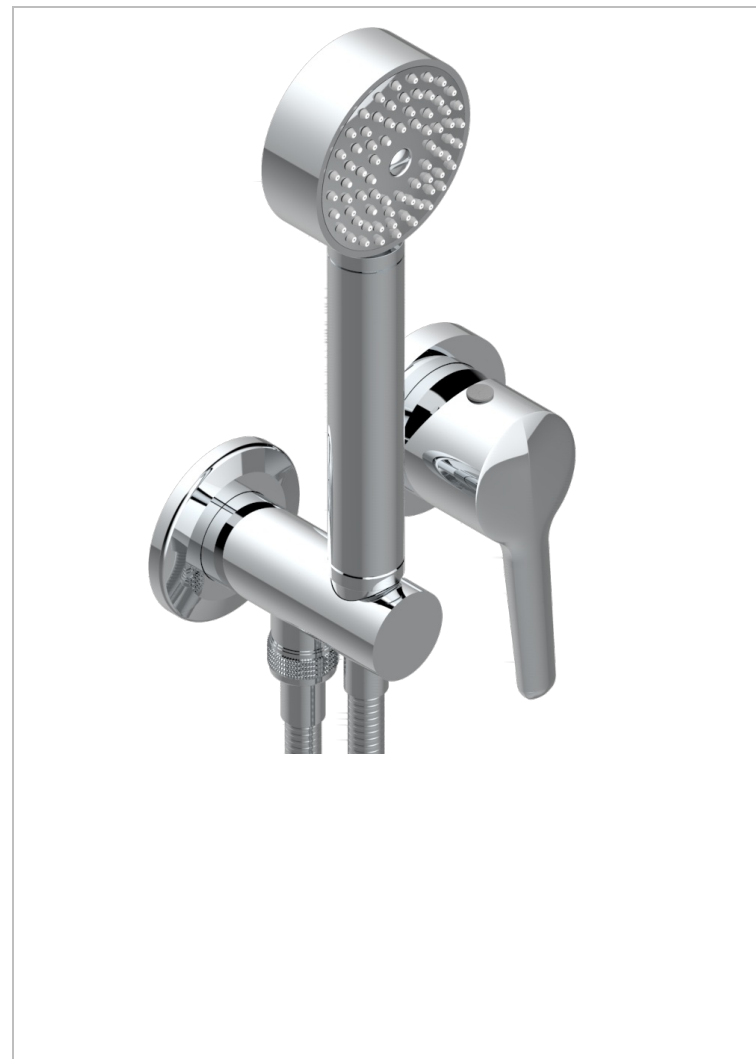

SYSTEM DIAMOND METAL WITH LEVER

G9D-6561B

Trim only for wall mixer with complete handshower on hook

CHARACTERISTIC

- System Diamond metal with lever
- Trim only for wall mixer with complete handshower on hook

TECHNICAL SPECS

- Recommandé : 3 bars (max. 5 bars) - Advised : 43,5 psi (max. 72 psi)
- 9,5 l/min à 3 bars (2.5 gpm at 43.5 psi)

RELATED SKU'S

- Ref. G00-5840/MA Rough parts for concealed wall-mounted mixer with 1/2" outlet

AVAILABLE FINITIONS

Antique nickel - H28
Blush PVD - H62
Brass color PVD - H49
Brown bronze color PVD - F33
Gold color PVD - H52
Graphite PVD - H64

Lacquered antique silver (coated) - H03
Lacquered light bronze - D01
Matt Umber PVD - H67
Matt blush PVD - H60
Matt brass color PVD - H50
Matt brown bronze color PVD - F34