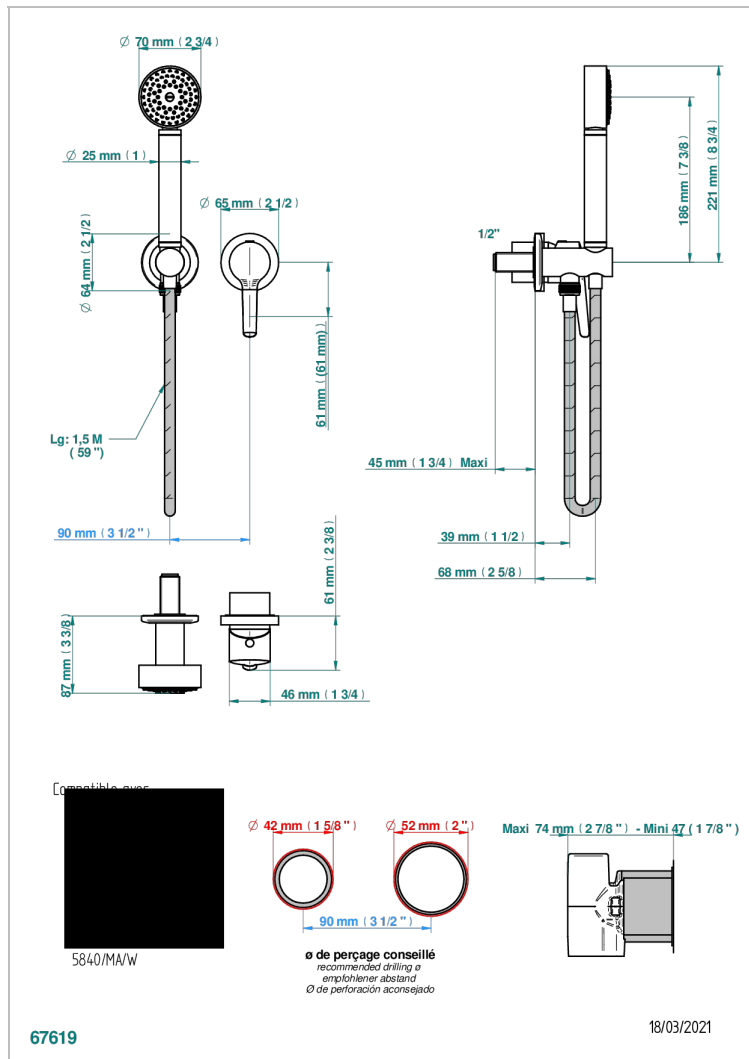

SYSTEM DIAMOND METAL WITH LEVER

G9D-6561B

Trim only for wall mixer with complete handshower on hook

CHARACTERISTIC

- System Diamond metal with lever
- Trim only for wall mixer with complete handshower on hook

TECHNICAL SPECS

- Recommandé : 3 bars (max. 5 bars) - Advised : 43,5 psi (max. 72 psi)
- 9,5 l/min à 3 bars (2.5 gpm at 43.5 psi)

RELATED SKU'S

- Ref. G00-5840/MA Rough parts for concealed wall-mounted mixer with 1/2" outlet