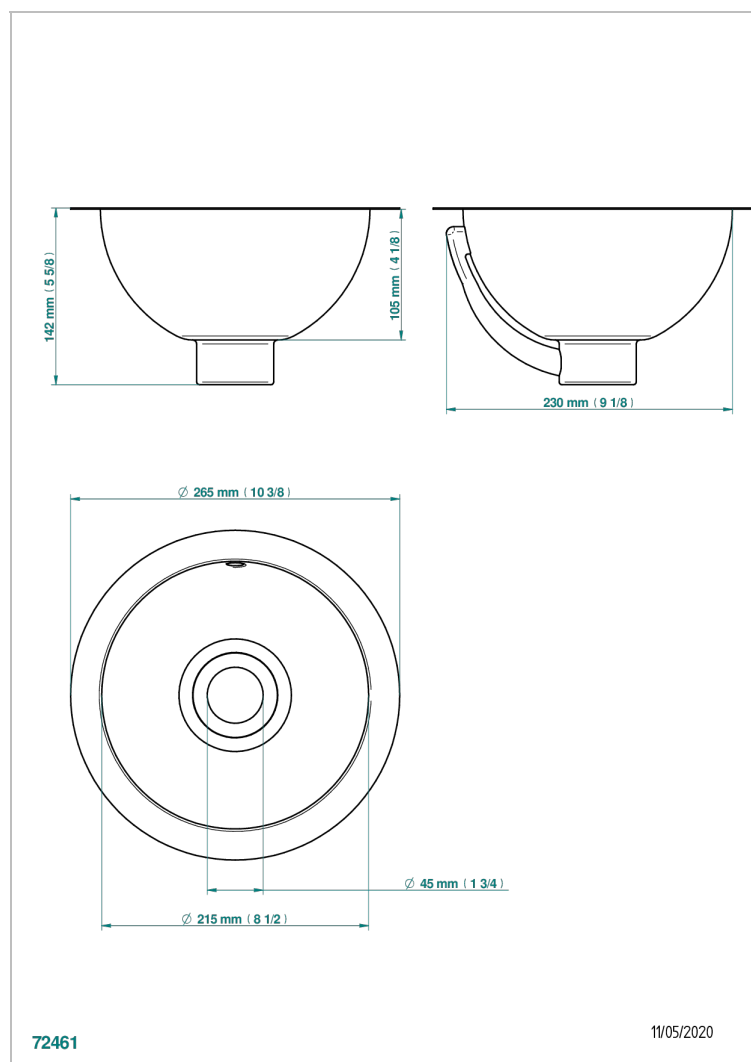

# METAL BASIN

GB2-1/BOL

Round hand basin, 10 3/8" with overflow with flat edge, to fix under, hammered metal finishing

## CHARACTERISTIC

- Metal Basin
- Round hand basin, 10 3/8" with overflow with flat edge, to fix under, hammered metal finishing