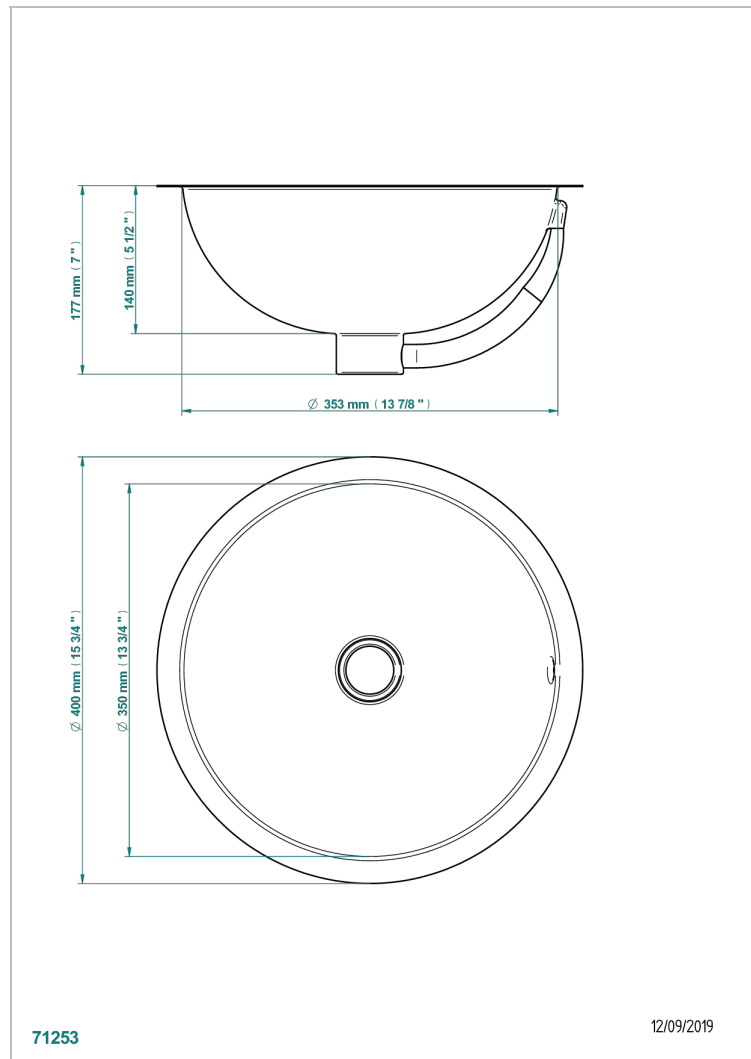

METAL BASIN

GB2-1/BP

Round basin 15 1/4" with overflow and flat edge, to fix under, hammered metal finishing

71253

12/09/2019

CHARACTERISTIC

- Metal Basin
- Round basin 15 1/4" with overflow and flat edge, to fix under, hammered metal finishing

AVAILABLE FINITIONS

Chrome polished - A02
Gold polished - F01
Matt nickel (American satin) - C01
Natural brass, uncoated (metal basin) - O05
Natural red copper, uncoated (metal basin) - O04
Nickel polished - B01