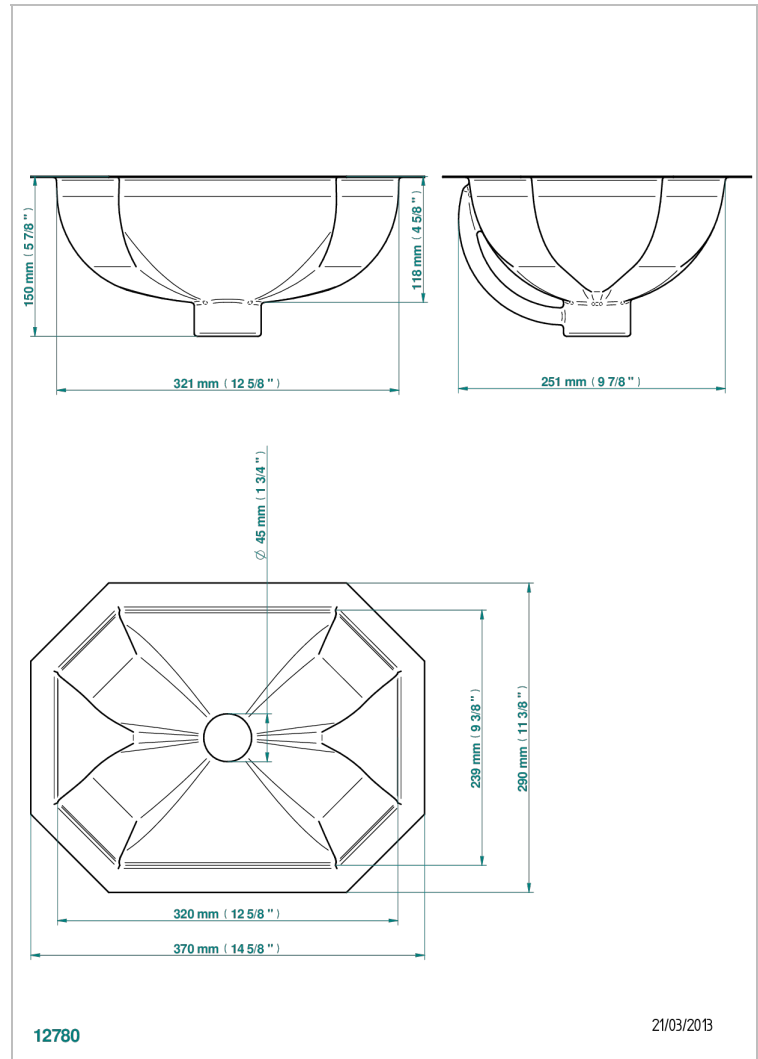

# METAL BASIN

GB2-44/BP

THG<sup>®</sup>  
PARIS

Rectangular hand basin, 14 3/16" x 11", with overflow and flat edge, to fix under, hammered metal finishing

## CHARACTERISTIC

- Metal Basin
- Rectangular hand basin, 14 3/16" x 11", with overflow and flat edge, to fix under, hammered metal finishing