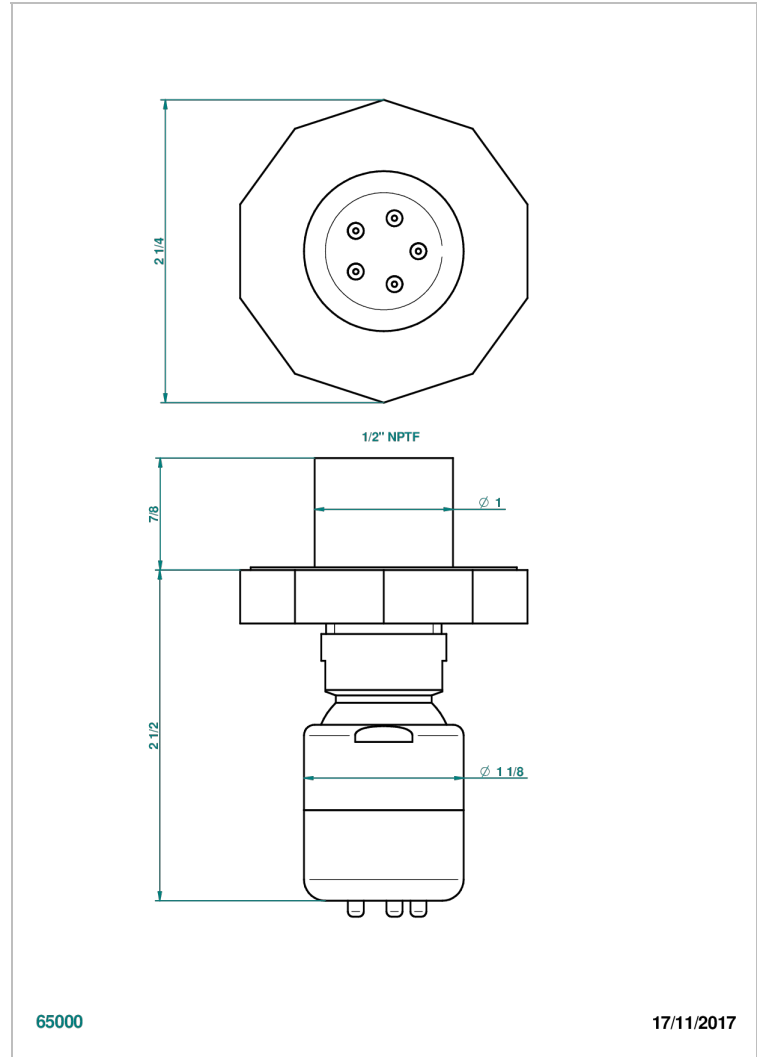

LES ONDES

G8A-290/BUS

Body spray 1/2" with Easyclean system

CHARACTERISTIC

- Les Ondes
- Body spray 1/2" with Easyclean system

AVAILABLE FINITIONS

Blush PVD - H62
Brass color PVD - H49
Brown bronze color PVD - F33
Chrome polished - A02
Chrome polished / gold polished - G02
Copper antique matt, coated - H07