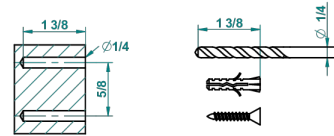

LES ONDES

G8A-4720C

Metal toilet brush holder with brush with cover wall mounted

62249

22/09/2017

CHARACTERISTIC

- Les Ondes
- Metal toilet brush holder with brush with cover wall mounted

AVAILABLE FINITIONS

Blush PVD - H62
Brass color PVD - H49
Brown bronze color PVD - F33
Chrome polished - A02
Chrome polished / gold polished - G02
Copper antique matt, coated - H07

Gold color PVD - H52
Gold mat - F07
Gold polished - F01
Graphite PVD - H64
Light coated bronze - D01
Matt Umber PVD - H67

Matt blush PVD - H60
Matt brass color PVD - H50
Matt brown bronze color PVD - F34
Matt chrome (American satin) - C02
Matt gold color PVD - H53
Matt graphite PVD - H65

Matt nickel (American satin) - C01
Matt nickel color PVD - H56
Nickel antique / Sovereign - H28
Nickel color PVD - H55
Nickel polished - B01
Silver polished, antique - H03

Soft gold - F30
Soft matt gold - F31
Umber PVD - H66