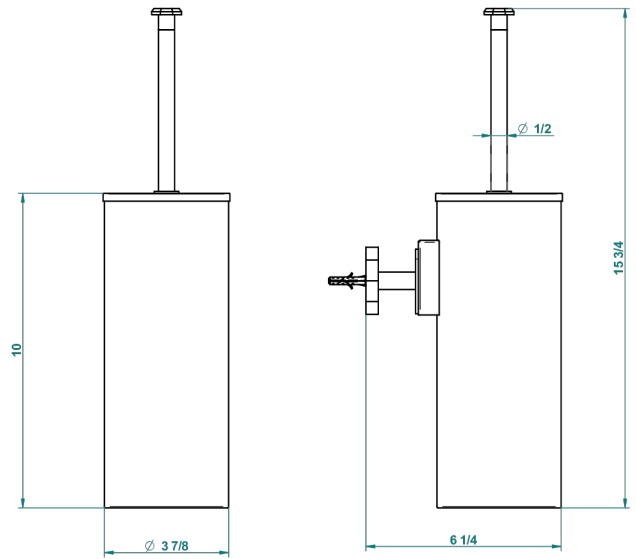

LES ONDES

G8A-4720C

Metal toilet brush holder with brush with cover wall mounted

62249

22/09/2017

CHARACTERISTIC

- Les Ondes
- Metal toilet brush holder with brush with cover wall mounted

AVAILABLE FINITIONS

Blush PVD - H62
Brass color PVD - H49
Brown bronze color PVD - F33
Chrome polished - A02
Chrome polished / gold polished - G02
Copper antique matt, coated - H07

Gold color PVD - H52
Gold mat - F07
Gold polished - F01
Graphite PVD - H64
Light coated bronze - D01
Matt Umber PVD - H67

Matt blush PVD - H60
Matt brass color PVD - H50
Matt brown bronze color PVD - F34
Matt chrome (American satin) - C02
Matt gold color PVD - H53
Matt graphite PVD - H65

Matt nickel (American satin) - C01
Matt nickel color PVD - H56
Nickel antique / Sovereign - H28
Nickel color PVD - H55
Nickel polished - B01
Silver polished, antique - H03

Soft gold - F30
Soft matt gold - F31
Umber PVD - H66