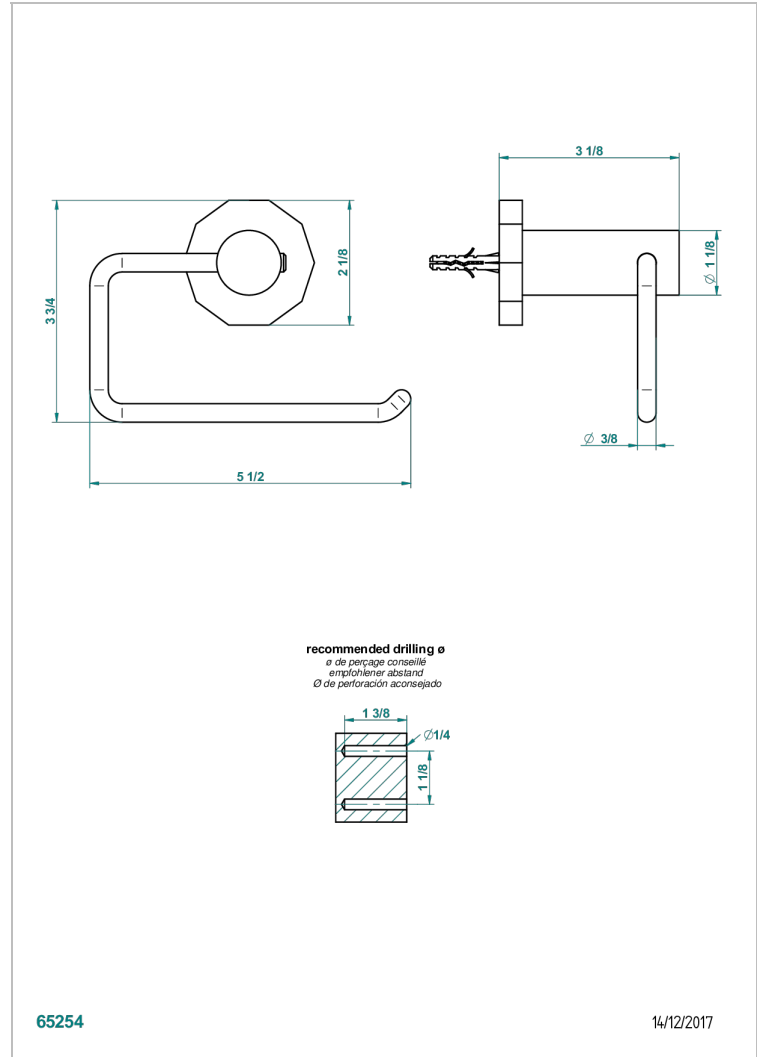

# LES ONDES

G8A-538A

Toilet paper holder, single mount without cover

THG<sup>®</sup>  
PARIS

## CHARACTERISTIC

- Les Ondes
- Toilet paper holder, single mount without cover