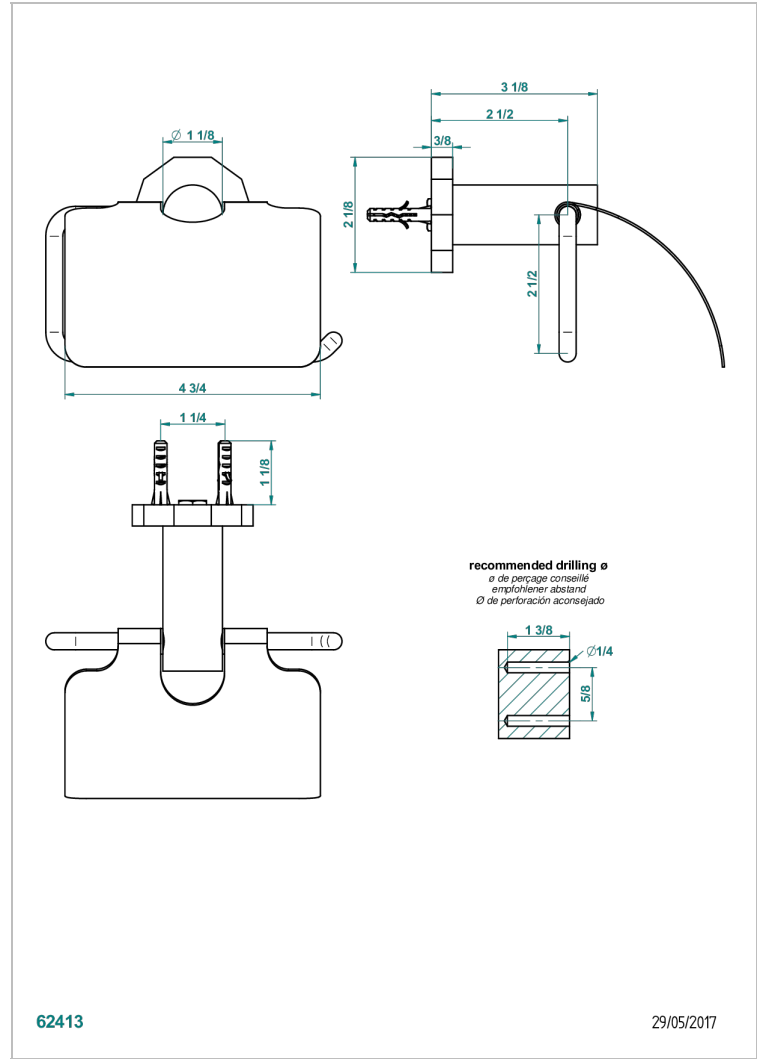

# LES ONDES

G8A-538AC

THG<sup>®</sup>  
PARIS

Toilet paper holder, single mount with cover

## CHARACTERISTIC

- Les Ondes
- Toilet paper holder, single mount with cover