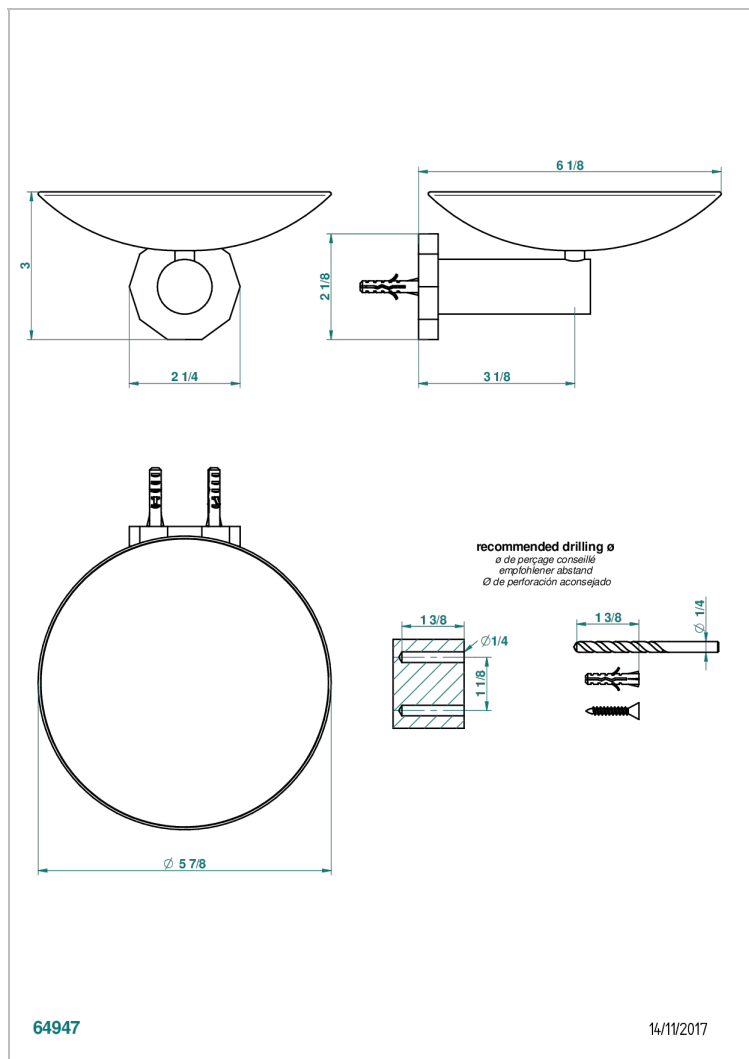

LES ONDES WITH LEVER HANDLES

G8B-546GM

Soap dish, wall mounted, 6" diameter

THG[®]
PARIS

CHARACTERISTIC

- Les Ondes with lever handles
- Soap dish, wall mounted, 6" diameter

AVAILABLE FINITIONS

Blush PVD - H62
Brass color PVD - H49
Brown bronze color PVD - F33
Chrome polished - A02
Chrome polished / gold polished - G02
Copper antique matt, coated - H07