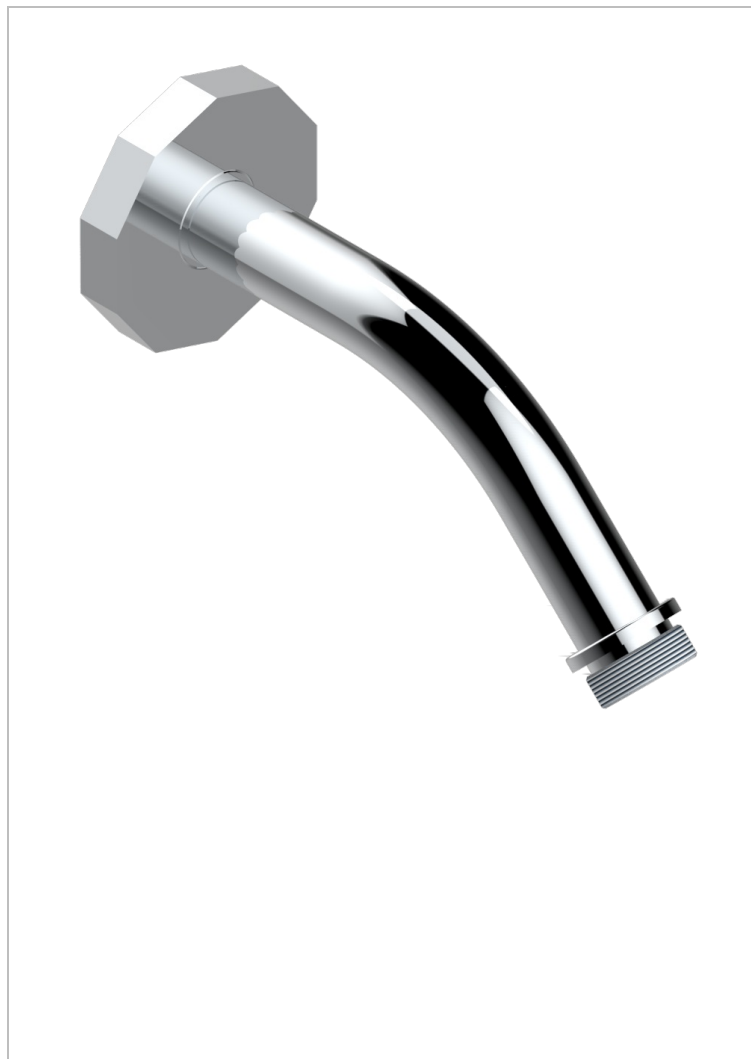

LES ONDES WITH LEVER HANDLES

G8B-82/US

Horizontal shower arm, 45°, lg: 4" 3/4

CHARACTERISTIC

- Les Ondes with lever handles
- Horizontal shower arm, 45°, lg: 4" 3/4

AVAILABLE FINITIONS

Blush PVD - H62
Brass color PVD - H49
Brown bronze color PVD - F33
Chrome polished - A02
Chrome polished / gold polished - G02
Copper antique matt, coated - H07

Gold color PVD - H52
Gold mat - F07
Gold polished - F01
Graphite PVD - H64
Light coated bronze - D01
Matt Umber PVD - H67

Matt blush PVD - H60
Matt brass color PVD - H50
Matt brown bronze color PVD - F34
Matt chrome (American satin) - C02
Matt gold color PVD - H53
Matt graphite PVD - H65

Matt nickel (American satin) - C01
Matt nickel color PVD - H56
Nickel antique / Sovereign - H28
Nickel color PVD - H55
Nickel polished - B01
Silver polished, antique - H03

Soft gold - F30
Soft matt gold - F31
Umber PVD - H66