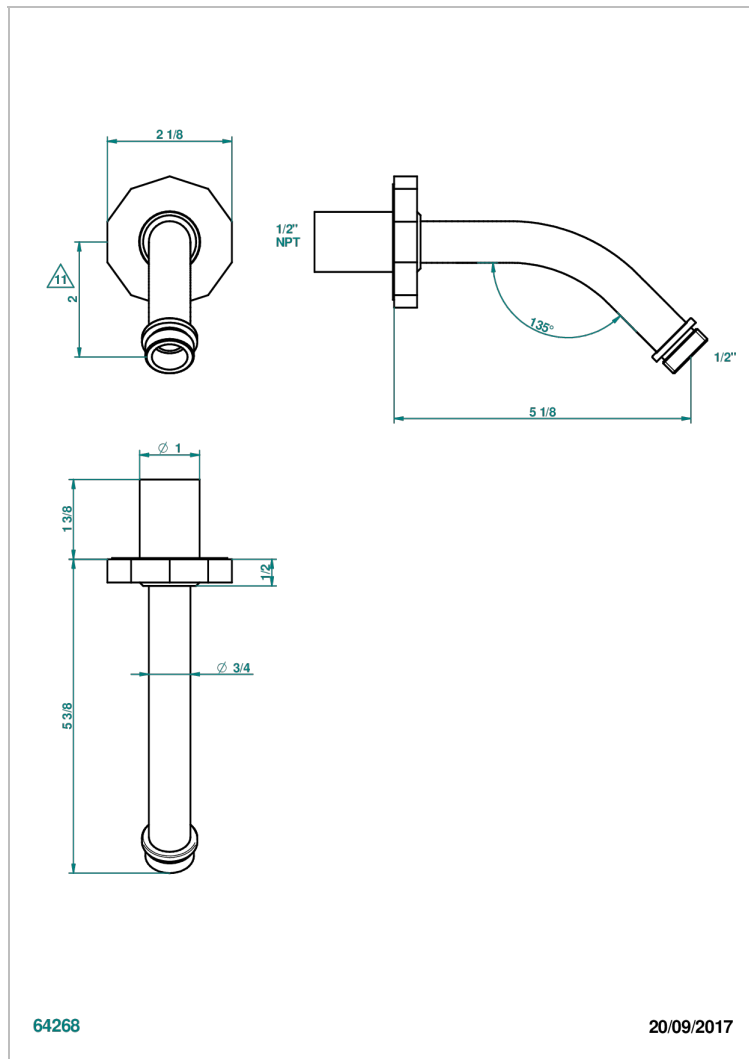

LES ONDES WITH LEVER HANDLES

G8B-82/US

Horizontal shower arm, 45°, lg: 4" 3/4

CHARACTERISTIC

- Les Ondes with lever handles
- Horizontal shower arm, 45°, lg: 4" 3/4

AVAILABLE FINITIONS

Blush PVD - H62
Brass color PVD - H49
Brown bronze color PVD - F33
Chrome polished - A02
Chrome polished / gold polished - G02
Copper antique matt, coated - H07