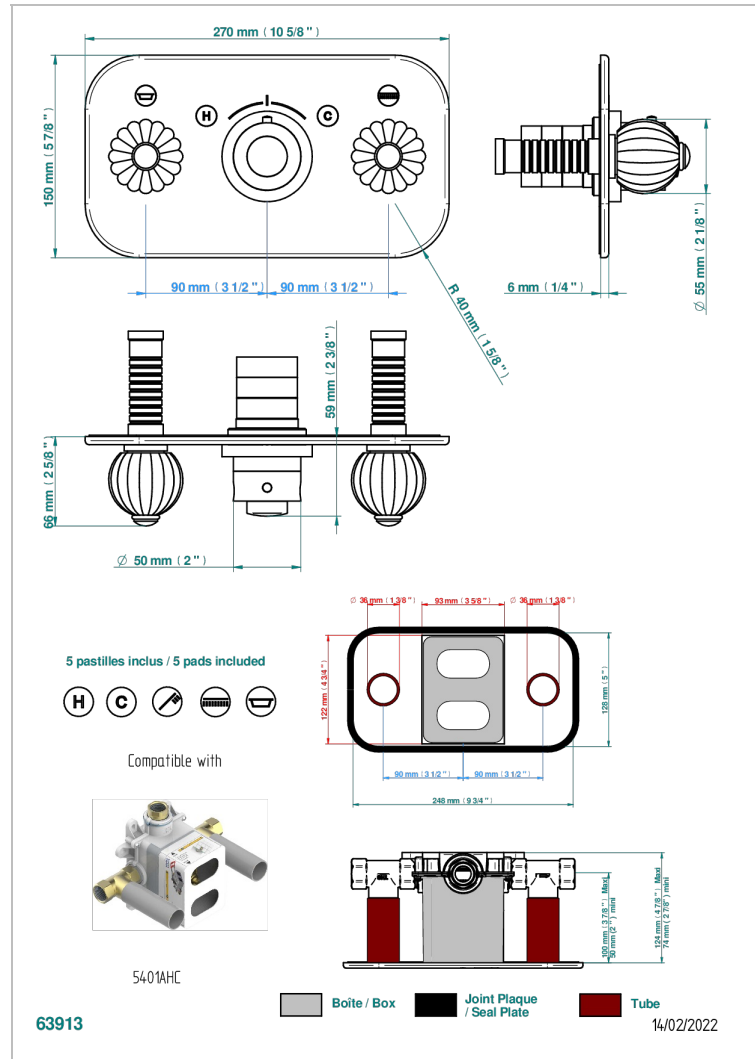

MANDARINE CLEAR CRYSTAL

U1D-5401BEH

THG
PARIS

Trim for thermostatic mixer with 2 valves item to be installed horizontal . to adapt on 5 401AHC or 5 401AHM

CHARACTERISTIC

- Mandarine clear crystal
- Trim for thermostatic mixer with 2 valves item to be installed horizontal . to adapt on 5 401AHC or 5 401AHM

RELATED SKU'S

- Ref. G00-5401AHC 3/4" THG thermostat, 60 l/mn with two valves with wax cartridge delivered with a built-in box, without trim - to be installed horizontal (for installation with cross handle)
- Ref. G00-5401AHM 3/4" THG thermostat, 60 l/mn with two valves with wax cartridge delivered with a built-in box, without trim - to be installed horizontal (for installation with lever handle)