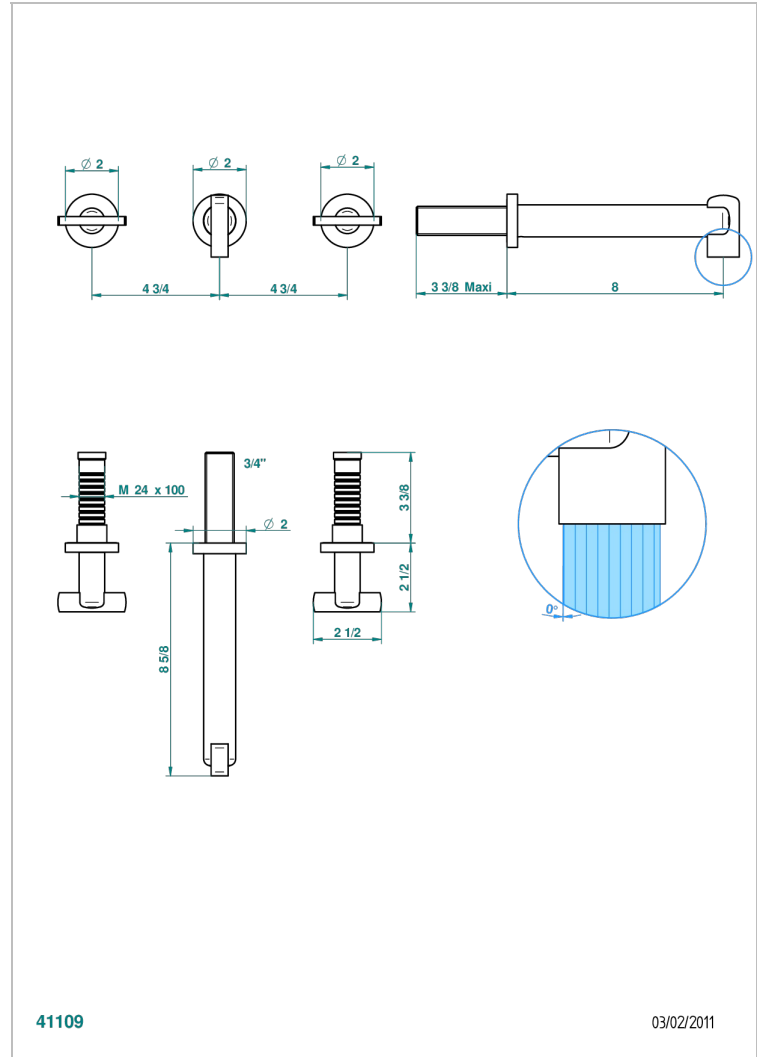

LE 11

U2A-41SGB

Trim for wall mounted 3-hole bath set only

CHARACTERISTIC

- Le 11
- Trim for wall mounted 3-hole bath set only

RELATED SKU'S

- Ref. G00-40AM/US Rough parts for wall set (one counter clockwise and one clockwise cartridges)