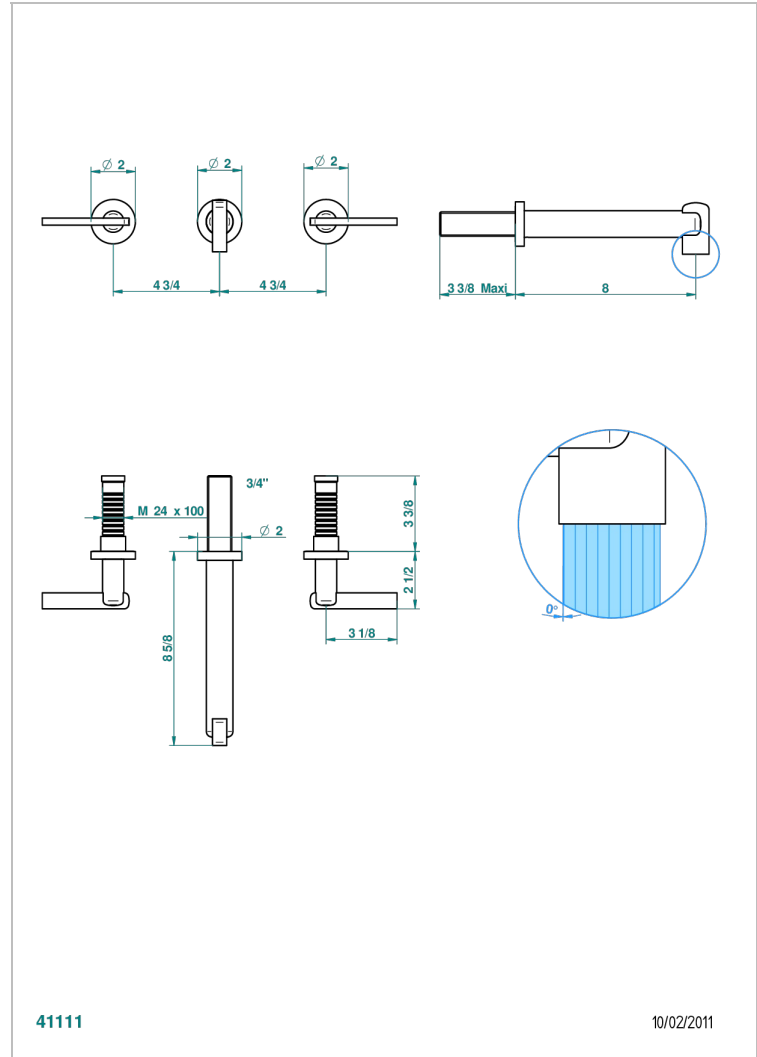

# LE 11 WITH LEVER HANDLES

U2B-41SGB

Trim for wall mounted 3-hole bath set only

THG<sup>®</sup>  
PARIS

41111

10/02/2011

## CHARACTERISTIC

- Le 11 with lever handles
- Trim for wall mounted 3-hole bath set only

## RELATED SKU'S

- Ref. G00-40AM/US Rough parts for wall set (one counter clockwise and one clockwise cartridges)