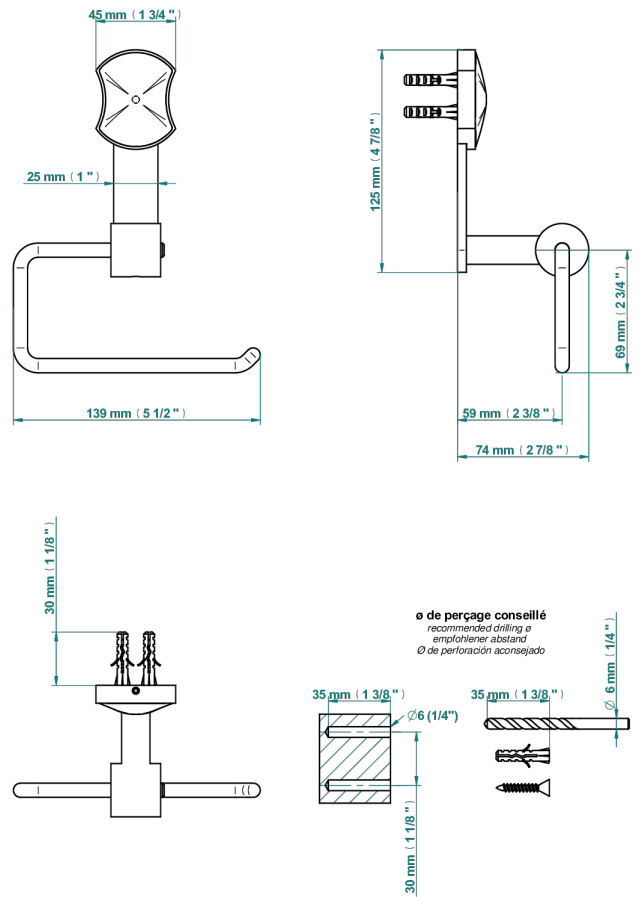

INFINI WHITE PORCELAIN

U2D-538A

Toilet paper holder, single mount without cover

76733

15/07/2021

CHARACTERISTIC

- Infini White porcelain
- Toilet paper holder, single mount without cover

AVAILABLE FINITIONS