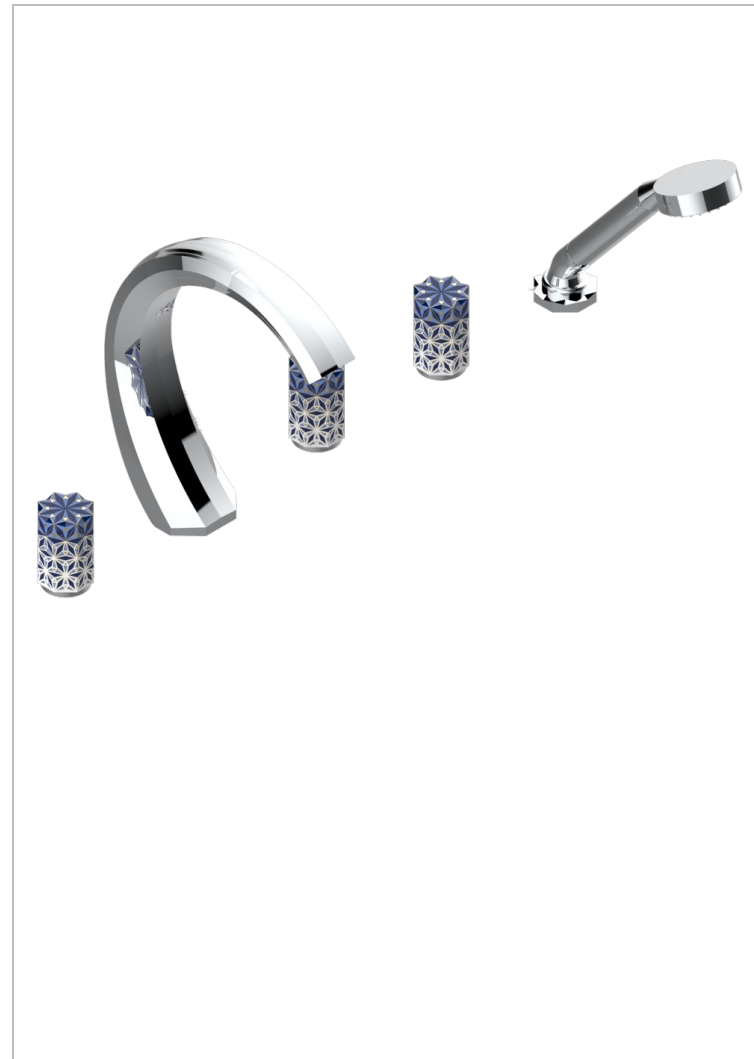

# NIHAL BLUE PORCELAIN

U2L-1132SGUS

THG<sup>®</sup>  
PARIS

Roman tub set with 2 x 3/4" valves and rim mounted ceramic mixer with progressive cartridge and handshower

## CHARACTERISTIC

- Nihal blue porcelain
- Roman tub set with 2 x 3/4" valves and rim mounted ceramic mixer with progressive cartridge and handshower

## AVAILABLE FINITIONS

Blush PVD - H62  
Brass color PVD - H49  
Brown bronze color PVD - F33  
Chrome polished - A02  
Chrome polished / gold polished - G02  
Copper antique matt, coated - H07

Gold color PVD - H52  
Gold mat - F07  
Gold polished - F01  
Graphite PVD - H64  
Light coated bronze - D01  
Matt Umber PVD - H67

Matt blush PVD - H60  
Matt brass color PVD - H50  
Matt brown bronze color PVD - F34  
Matt chrome (American satin) - CO2  
Matt gold color PVD - H53  
Matt graphite PVD - H65

Matt nickel (American satin) - CO1  
Matt nickel color PVD - H56  
Nickel antique / Sovereign - H28  
Nickel color PVD - H55  
Nickel polished - B01  
Silver polished, antique - H03