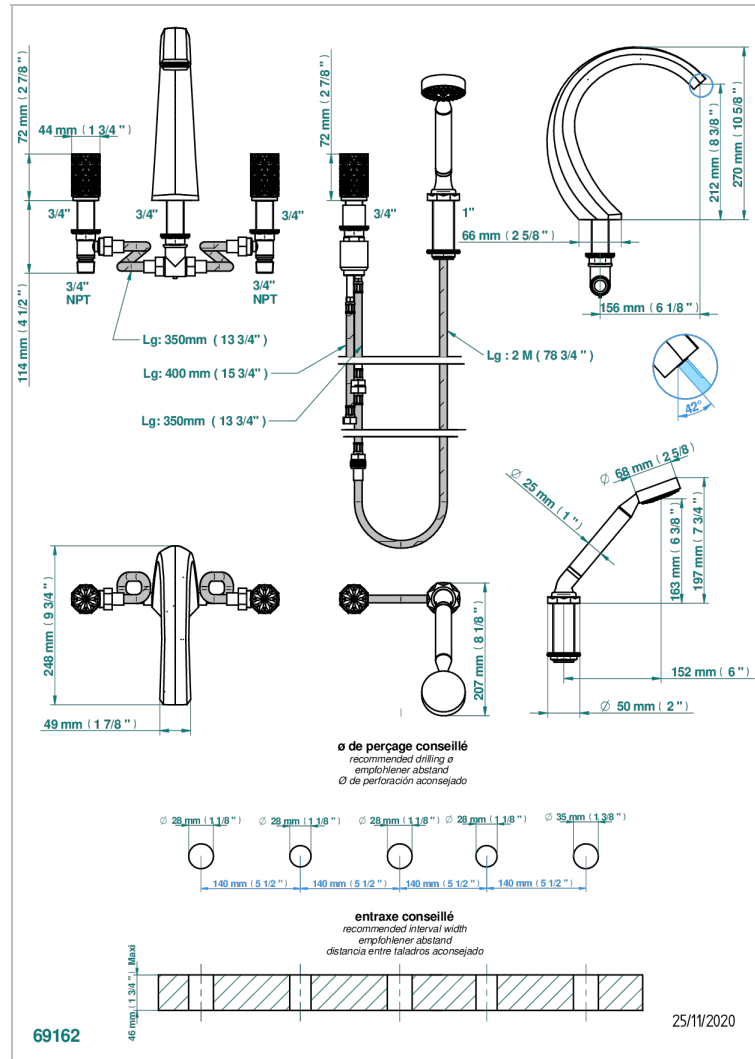

# NIHAL BLUE PORCELAIN

U2L-1132SGUS

THG<sup>®</sup>  
PARIS

Roman tub set with 2 x 3/4" valves and rim mounted ceramic mixer with progressive cartridge and handshower

## CHARACTERISTIC

- Nihal blue porcelain
- Roman tub set with 2 x 3/4" valves and rim mounted ceramic mixer with progressive cartridge and handshower