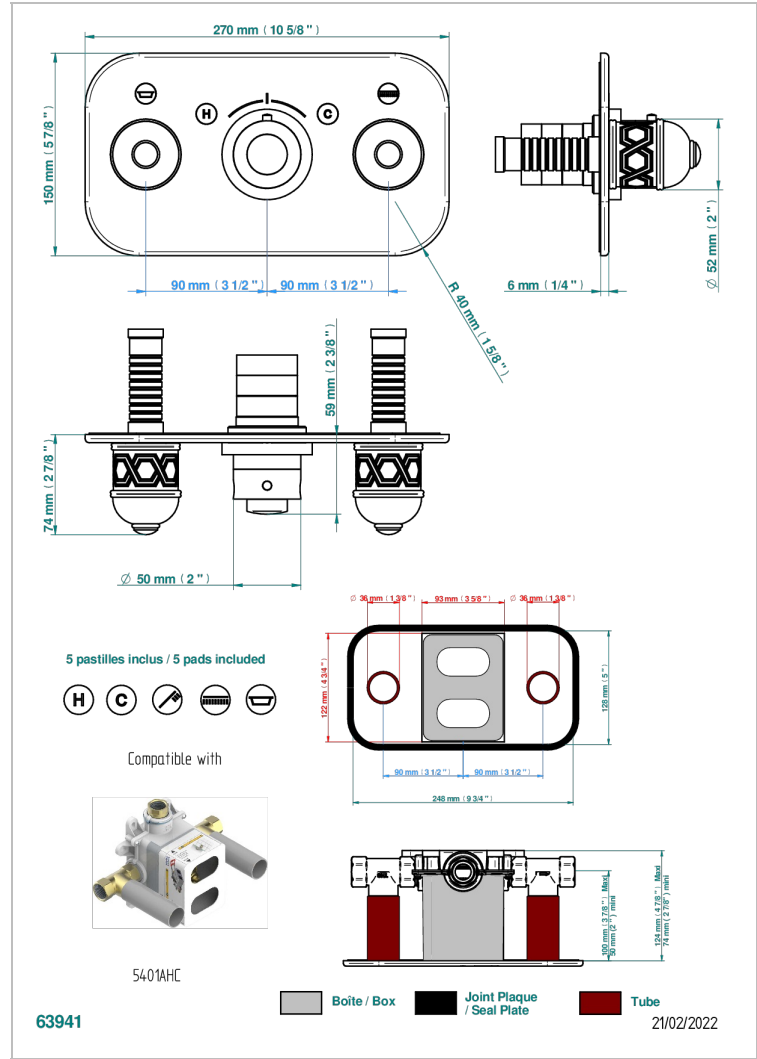

Trim for thermostatic mixer with 2 valves item to be installed horizontal . to adapt on 5 401AHC or 5 401AHM

### CHARACTERISTIC

- Duomo
- Trim for thermostatic mixer with 2 valves item to be installed horizontal . to adapt on 5 401AHC or 5 401AHM

### RELATED SKU'S

- Ref. G00-5401AHC 3/4" THG thermostat, 60 l/mn with two valves with wax cartridge delivered with a built-in box, without trim - to be installed horizontal ( for installation with cross handle)
- Ref. G00-5401AHM 3/4" THG thermostat, 60 l/mn with two valves with wax cartridge delivered with a built-in box, without trim - to be installed horizontal ( for installation with lever handle)