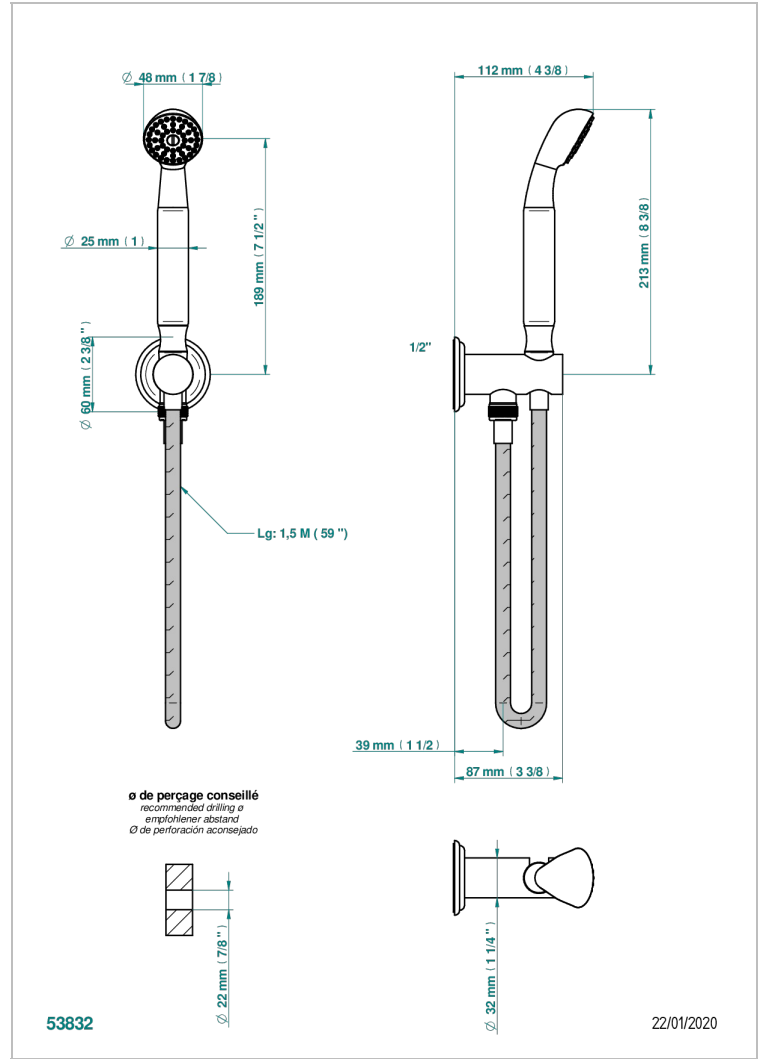

DUOMO CRYSTAL

U4F-54/US

Wall mounted handshower with integrated fixed hook

THG[®]
PARIS

CHARACTERISTIC

- Duomo crystal
- Wall mounted handshower with integrated fixed hook

TECHNICAL SPECS

- Recommandé : 3 bars (max. 5 bars) - Advised : 43,5 psi (max. 72 psi)
- 9,5 l/min à 3 bars (2.5 gpm at 43.5 psi)

AVAILABLE FINITIONS

Blush PVD - H62
Brass color PVD - H49
Brown bronze color PVD - F33
Chrome polished - A02
Chrome polished / gold polished - G02
Copper antique matt, coated - H07

Gold color PVD - H52
Gold mat - F07
Gold polished - F01
Graphite PVD - H64
Light coated bronze - D01
Matt Umber PVD - H67

Soft gold - F30
Soft matt gold - F31
Triple finish duomo series - F05
Umber PVD - H66