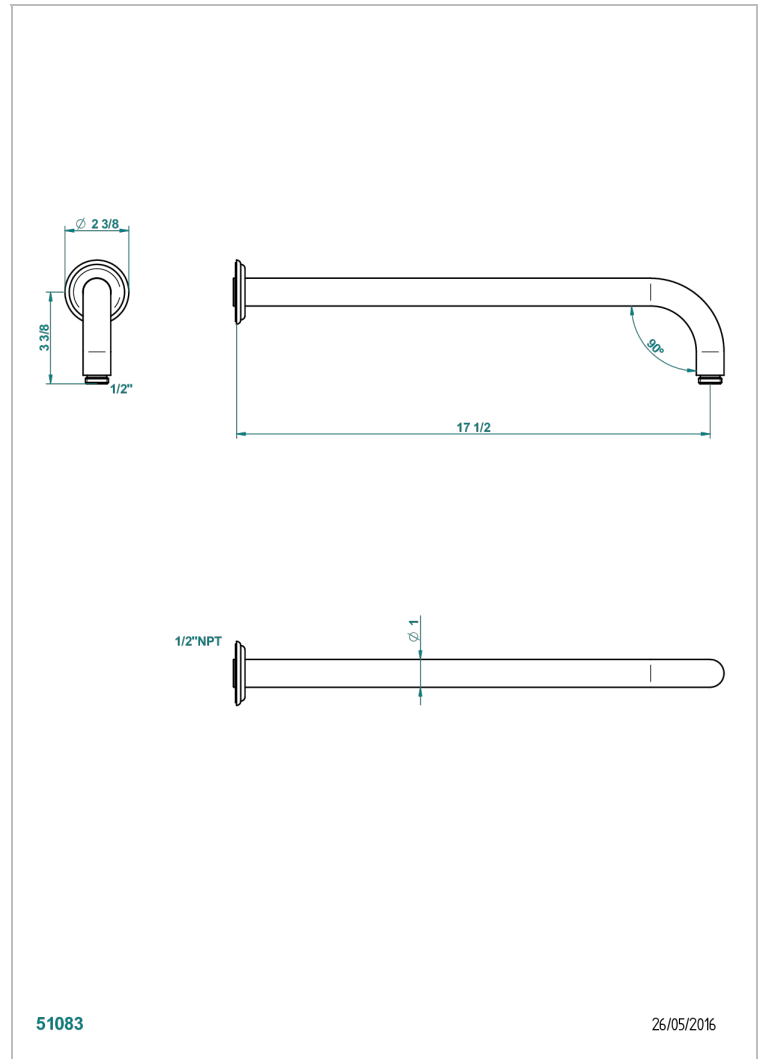

DUOMO CRYSTAL

U4F-84L/US

Horizontal shower arm, 90°, lg: 17"

THG[®]
PARIS

CHARACTERISTIC

- Duomo crystal
- Horizontal shower arm, 90°, lg: 17"

AVAILABLE FINITIONS

Blush PVD - H62
Brass color PVD - H49
Brown bronze color PVD - F33
Chrome polished - A02
Chrome polished / gold polished - G02
Copper antique matt, coated - H07

Matt nickel (American satin) - C01
Matt nickel color PVD - H56
Nickel antique / Sovereign - H28
Nickel color PVD - H55
Nickel polished - B01
Silver polished, antique - H03

Soft gold - F30
Soft matt gold - F31
Triple finish duomo series - F05
Umber PVD - H66