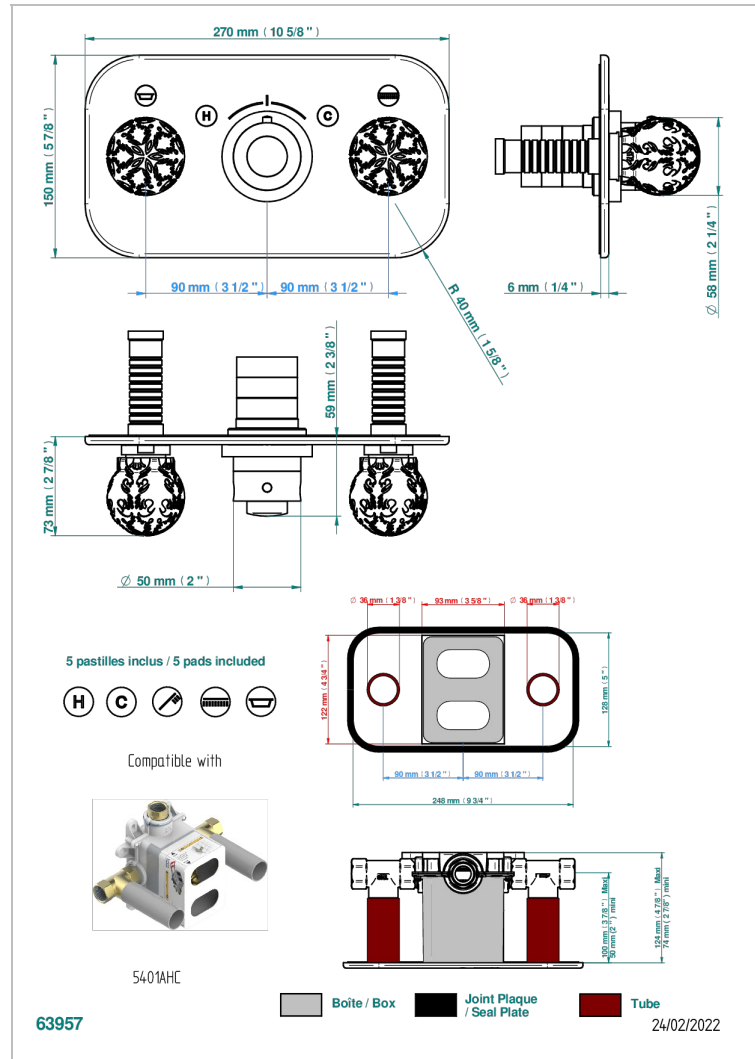

Trim for thermostatic mixer with 2 valves item to be installed horizontal . to adapt on 5 401AHC or 5 401AHM

CHARACTERISTIC

- Flore
- Trim for thermostatic mixer with 2 valves item to be installed horizontal . to adapt on 5 401AHC or 5 401AHM

RELATED SKU'S

- Ref. G00-5401AHC 3/4" THG thermostat, 60 l/mn with two valves with wax cartridge delivered with a built-in box, without trim - to be installed horizontal (for installation with cross handle)
- Ref. G00-5401AHM 3/4" THG thermostat, 60 l/mn with two valves with wax cartridge delivered with a built-in box, without trim - to be installed horizontal (for installation with lever handle)