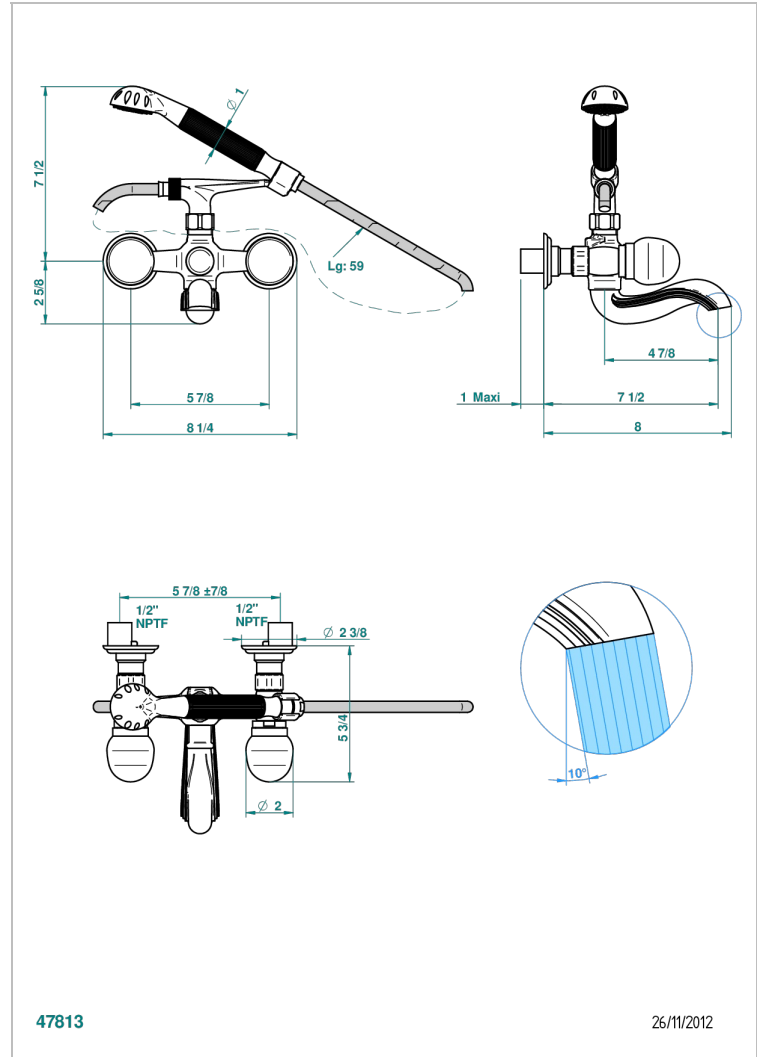

# SUN DRAGON

U5D-13B/US

Exposed tub filler with cradle handshower, wall mounted

47813

26/11/2012