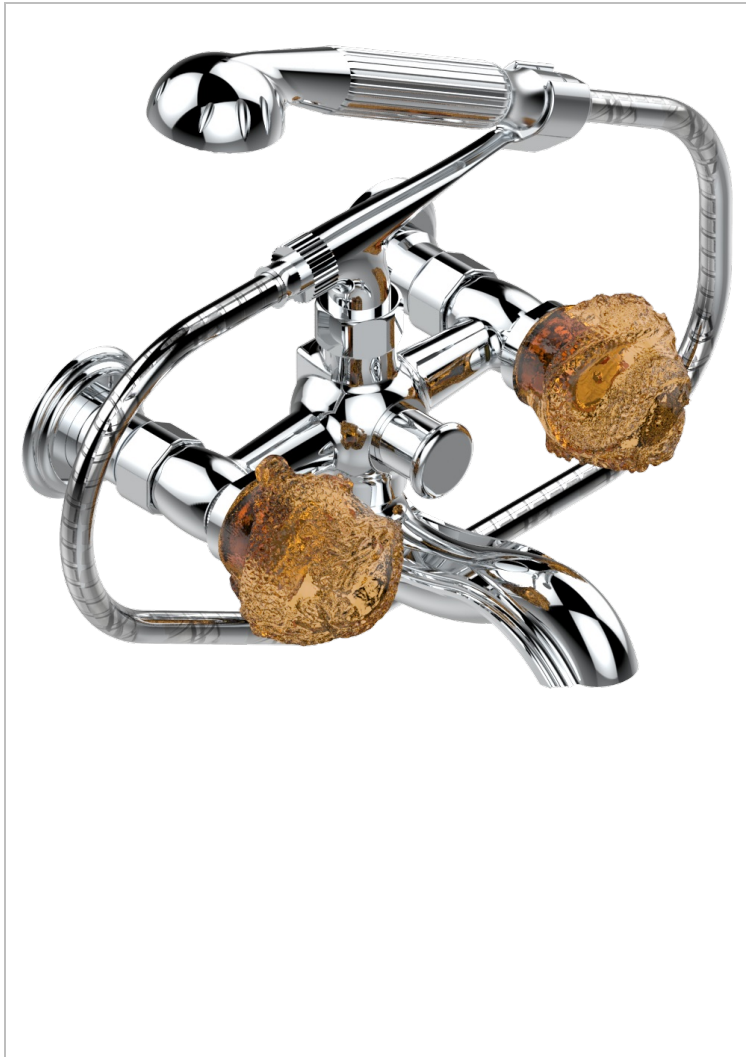

# SUN DRAGON

U5D-13B/US

Exposed tub filler with cradle handshower, wall mounted

47813

26/11/2012

## CHARACTERISTIC

- ASME : ASME A112.18.1-2011/CSA B125.1-11

## AVAILABLE FINITIONS

Blush PVD - H62  
Brass color PVD - H49  
Brown bronze color PVD - F33  
Chrome polished - A02  
Chrome polished / gold polished - G02  
Copper antique matt, coated - H07

Gold color PVD - H52  
Gold mat - F07  
Gold polished - F01  
Graphite PVD - H64  
Light coated bronze - D01  
Matt Umber PVD - H67

Matt blush PVD - H60  
Matt brass color PVD - H50  
Matt brown bronze color PVD - F34  
Matt chrome (American satin) - C02  
Matt gold color PVD - H53  
Matt graphite PVD - H65

Matt nickel (American satin) - C01  
Matt nickel color PVD - H56  
Nickel antique / Sovereign - H28  
Nickel color PVD - H55  
Nickel polished - B01  
Silver polished, antique - H03