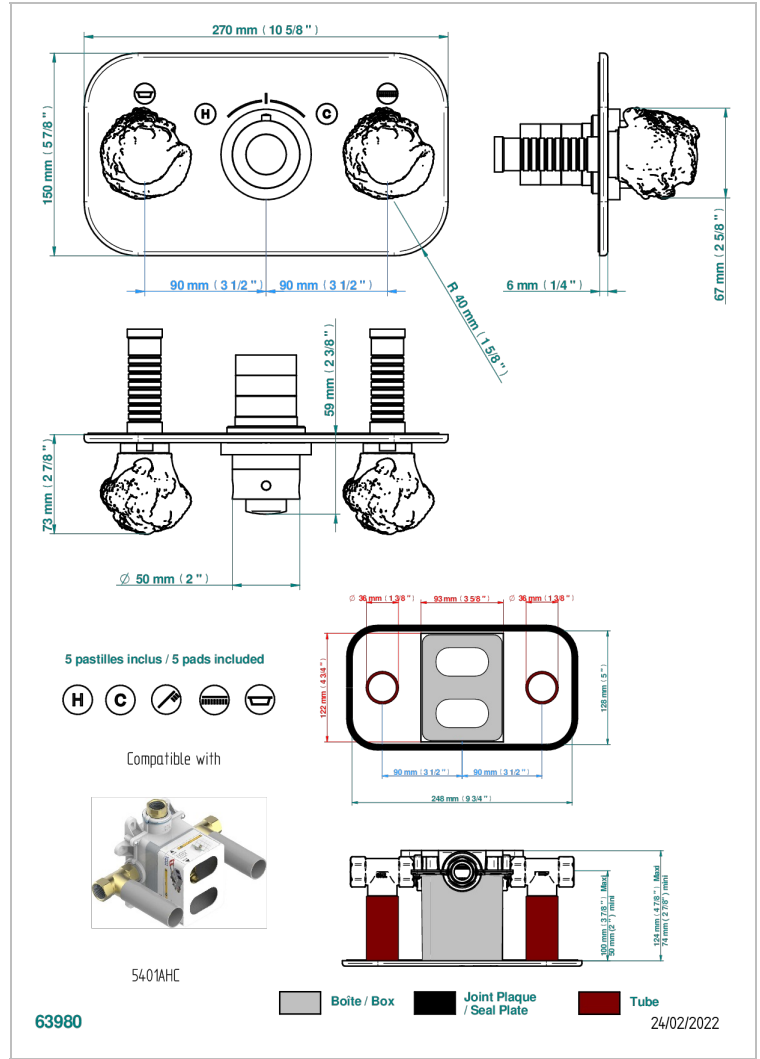

Trim for thermostatic mixer with 2 valves item to be installed horizontal . to adapt on 5 401AHC or 5 401AHM

CHARACTERISTIC

- Sun Dragon
- Trim for thermostatic mixer with 2 valves item to be installed horizontal . to adapt on 5 401AHC or 5 401AHM

RELATED SKU'S

- Ref. G00-5401AHC 3/4" THG thermostat, 60 l/mn with two valves with wax cartridge delivered with a built-in box, without trim - to be installed horizontal (for installation with cross handle)
- Ref. G00-5401AHM 3/4" THG thermostat, 60 l/mn with two valves with wax cartridge delivered with a built-in box, without trim - to be installed horizontal (for installation with lever handle)