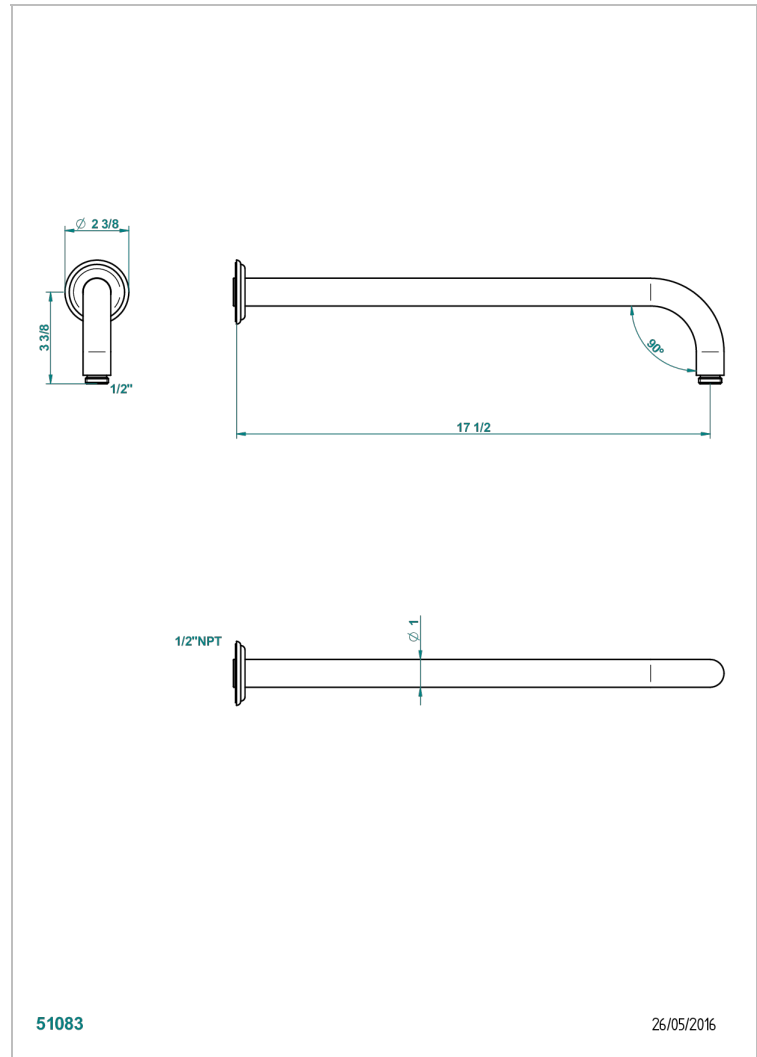

SUN DRAGON

U5D-84L/US

Horizontal shower arm, 90°, lg: 17"

THG[®]
PARIS

51083

26/05/2016

CHARACTERISTIC

- Sun Dragon
- Horizontal shower arm, 90°, lg: 17"