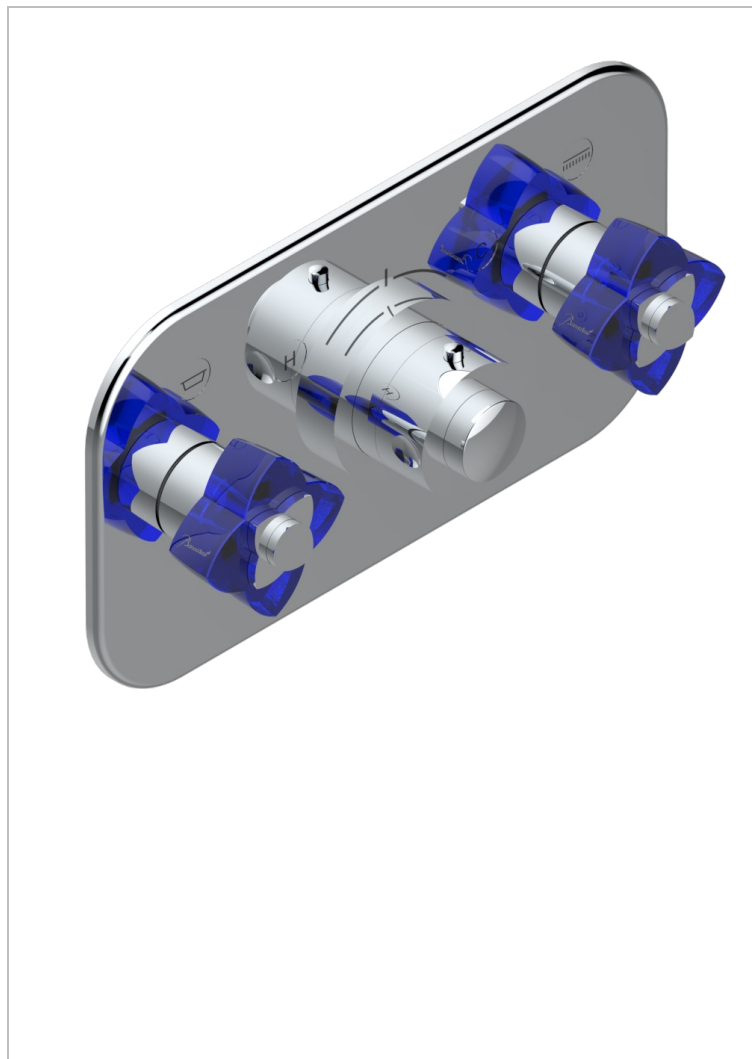

# PETALE DE CRISTAL - BLUE CRYSTAL

U6B-5401BEH

Trim for thermostatic mixer with 2 valves item to be installed horizontal . to adapt on 5 401AHC or 5 401AHM

## CHARACTERISTIC

- Pétale de Cristal - blue crystal
- Trim for thermostatic mixer with 2 valves item to be installed horizontal . to adapt on 5 401AHC or 5 401AHM

## RELATED SKU'S

- Ref. G00-5401AHC 3/4" THG thermostat, 60 l/mn with two valves with wax cartridge delivered with a built-in box, without trim - to be installed horizontal ( for installation with cross handle)
- Ref. G00-5401AHM 3/4" THG thermostat, 60 l/mn with two valves with wax cartridge delivered with a built-in box, without trim - to be installed horizontal ( for installation with lever handle)