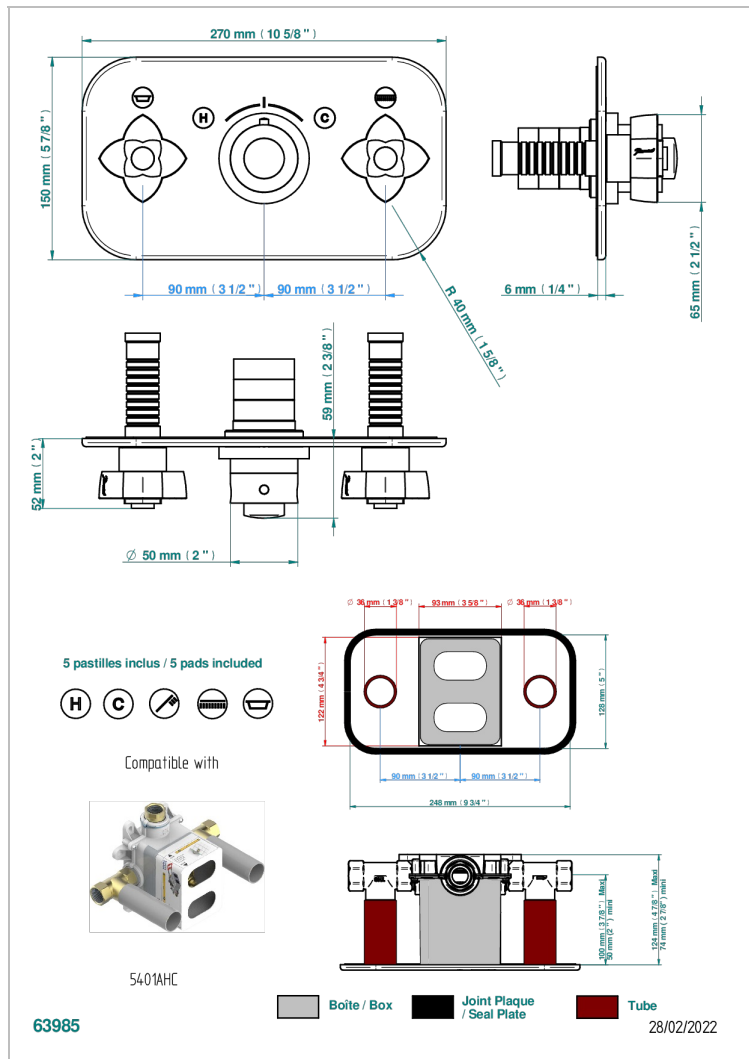

# PETALE DE CRISTAL - BLUE CRYSTAL

U6B-5401BEH

Trim for thermostatic mixer with 2 valves item to be installed horizontal . to adapt on 5 401AHC or 5 401AHM

## CHARACTERISTIC

- Pétale de Cristal - blue crystal
- Trim for thermostatic mixer with 2 valves item to be installed horizontal . to adapt on 5 401AHC or 5 401AHM

## RELATED SKU'S

- Ref. G00-5401AHC 3/4" THG thermostat, 60 l/mn with two valves with wax cartridge delivered with a built-in box, without trim - to be installed horizontal ( for installation with cross handle)
- Ref. G00-5401AHM 3/4" THG thermostat, 60 l/mn with two valves with wax cartridge delivered with a built-in box, without trim - to be installed horizontal ( for installation with lever handle)