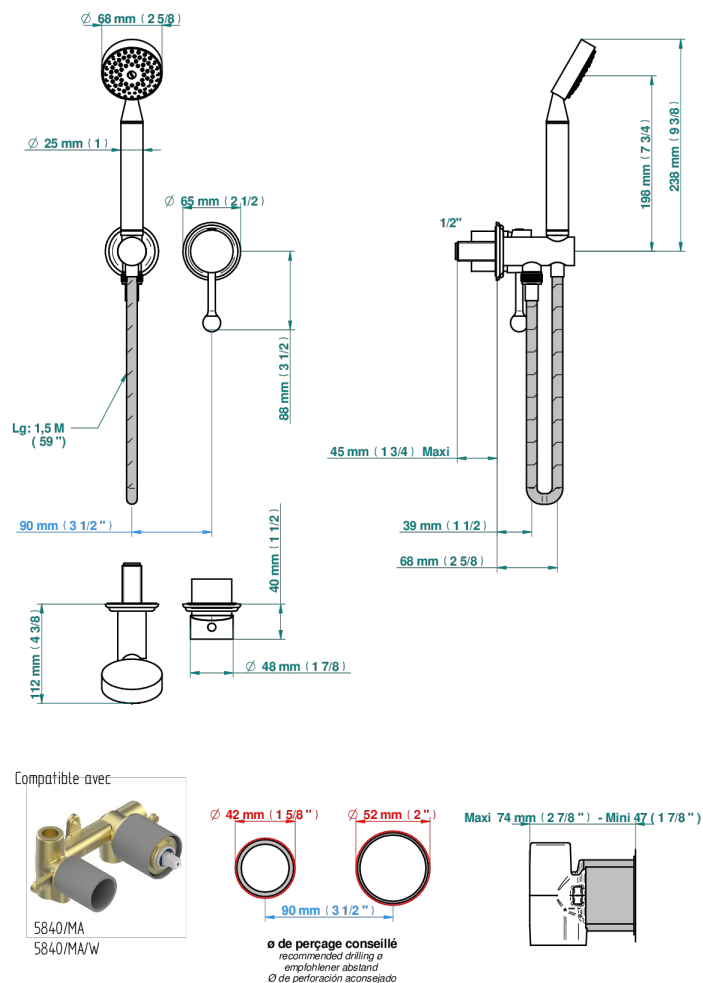

PETALE DE CRISTAL - BLUE CRYSTAL

U6B-6561B

Trim only for wall mixer with complete handshower on hook

50911

09/03/2021

CHARACTERISTIC

- Pétale de Cristal - blue crystal
- Trim only for wall mixer with complete handshower on hook

TECHNICAL SPECS

- Recommandé : 3 bars (max. 5 bars) - Advised : 43,5 psi (max. 72 psi)
- 9,5 l/min à 3 bars (2.5 gpm at 43.5 psi)

RELATED SKU'S

- Ref. G00-5840/MA Rough parts for concealed wall-mounted mixer with 1/2" outlet