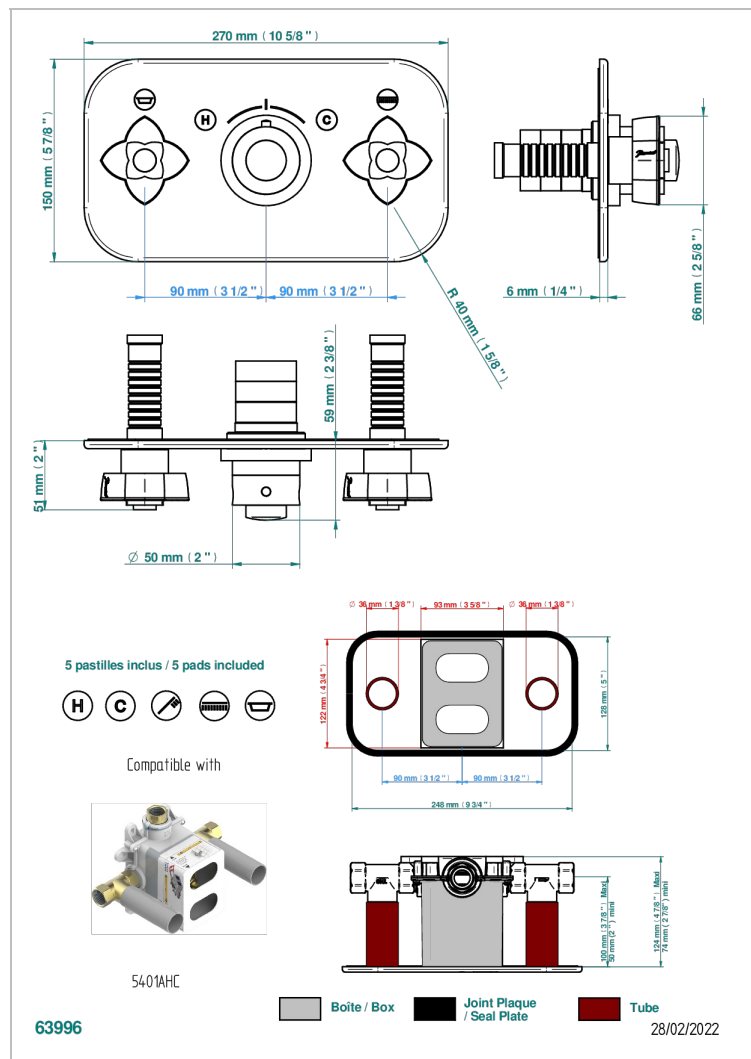

# PETALE DE CRISTAL, CLEAR CRYSTAL FINE GOLD THREAD

U6E-5401BEH

Trim for thermostatic mixer with 2 valves item to be installed horizontal . to adapt on 5 401AHC or 5 401AHM

## CHARACTERISTIC

- Pétale de Cristal, clear crystal fine gold thread
- Trim for thermostatic mixer with 2 valves item to be installed horizontal . to adapt on 5 401AHC or 5 401AHM

## RELATED SKU'S

- Ref. G00-5401AHC 3/4" THG thermostat, 60 l/mn with two valves with wax cartridge delivered with a built-in box, without trim - to be installed horizontal ( for installation with cross handle)
- Ref. G00-5401AHM 3/4" THG thermostat, 60 l/mn with two valves with wax cartridge delivered with a built-in box, without trim - to be installed horizontal ( for installation with lever handle)