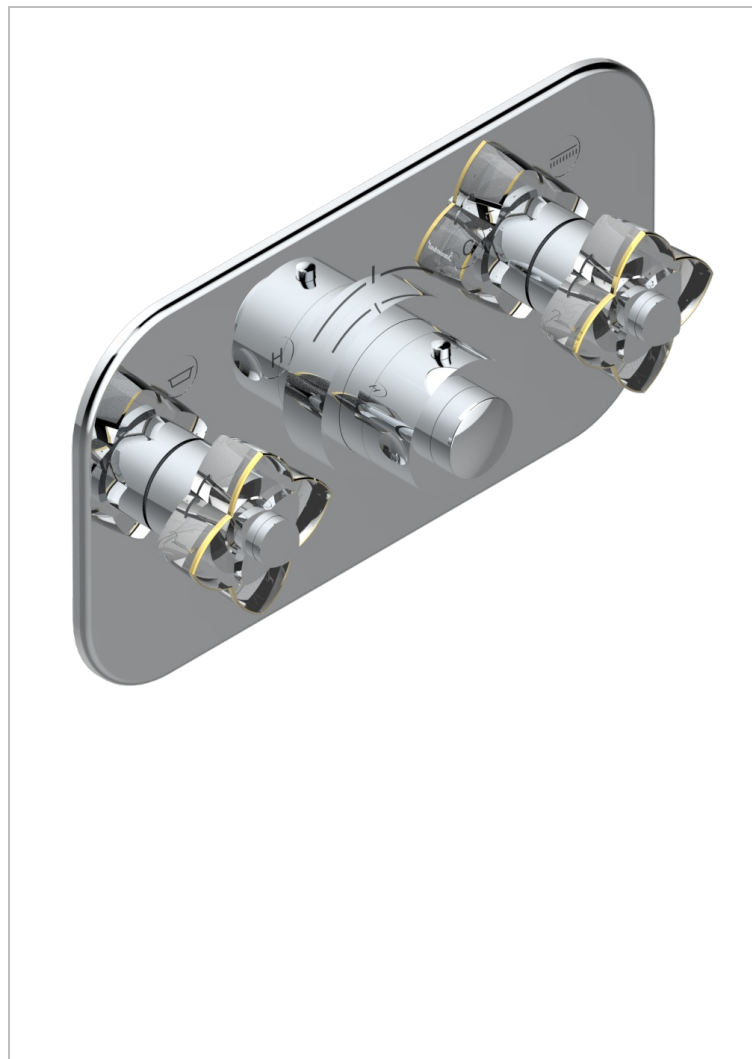

# PETALE DE CRISTAL, CLEAR CRYSTAL FINE GOLD THREAD

U6E-5401BEH

Trim for thermostatic mixer with 2 valves item to be installed horizontal . to adapt on 5 401AHC or 5 401AHM

## CHARACTERISTIC

- Pétale de Cristal, clear crystal fine gold thread
- Trim for thermostatic mixer with 2 valves item to be installed horizontal . to adapt on 5 401AHC or 5 401AHM

## RELATED SKU'S

- Ref. G00-5401AHC 3/4" THG thermostat, 60 l/mn with two valves with wax cartridge delivered with a built-in box, without trim - to be installed horizontal ( for installation with cross handle)
- Ref. G00-5401AHM 3/4" THG thermostat, 60 l/mn with two valves with wax cartridge delivered with a built-in box, without trim - to be installed horizontal ( for installation with lever handle)