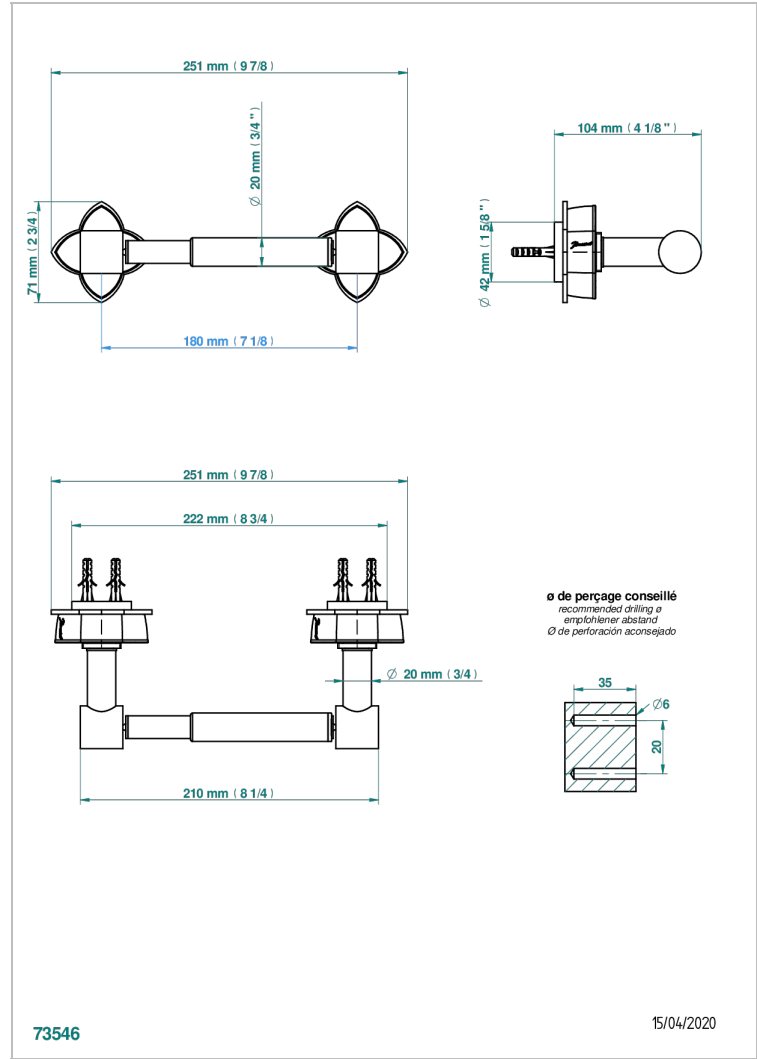

PETALE DE CRISTAL, CLEAR CRYSTAL FINE GOLD THREAD

U6E-543M

Paper roll holder

CHARACTERISTIC

- Pétale de Cristal, clear crystal fine gold thread
- Paper roll holder

AVAILABLE FINITIONS

Blush PVD - H62
Brass color PVD - H49
Brown bronze color PVD - F33
Chrome polished - A02
Chrome polished / gold polished - G02
Copper antique matt, coated - H07