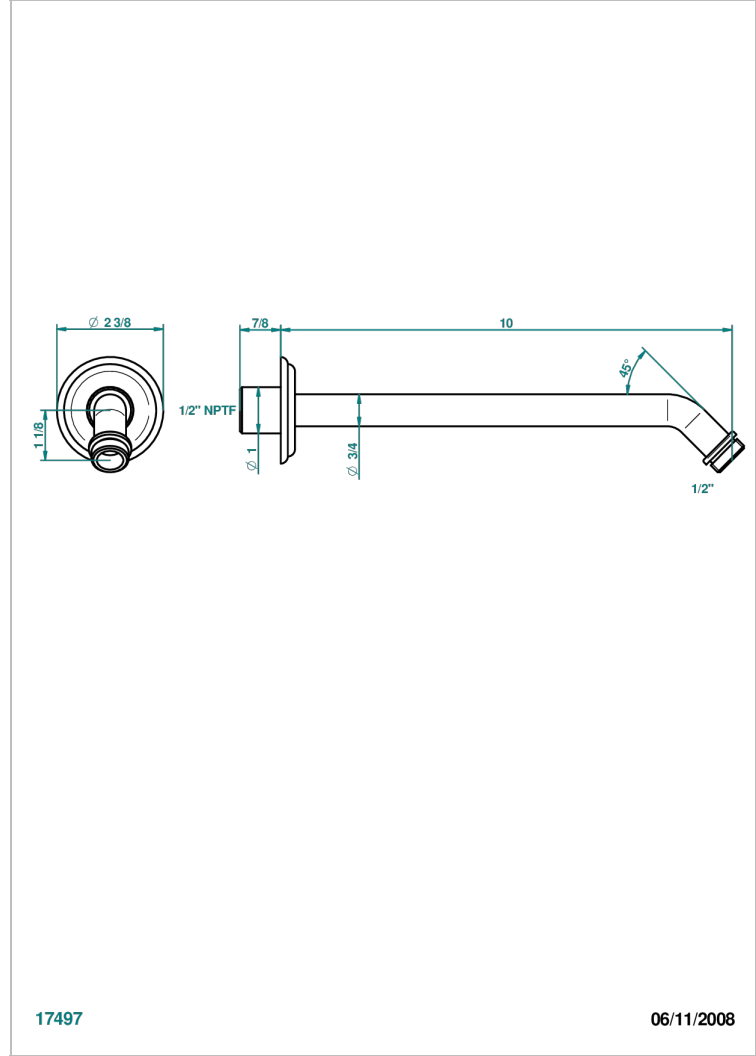

# PETALE DE CRISTAL, CLEAR CRYSTAL FINE GOLD THREAD

U6E-84/US

Horizontal shower arm, 45°, lg: 10"

## CHARACTERISTIC

- Pétale de Cristal, clear crystal fine gold thread
- Horizontal shower arm, 45°, lg: 10"