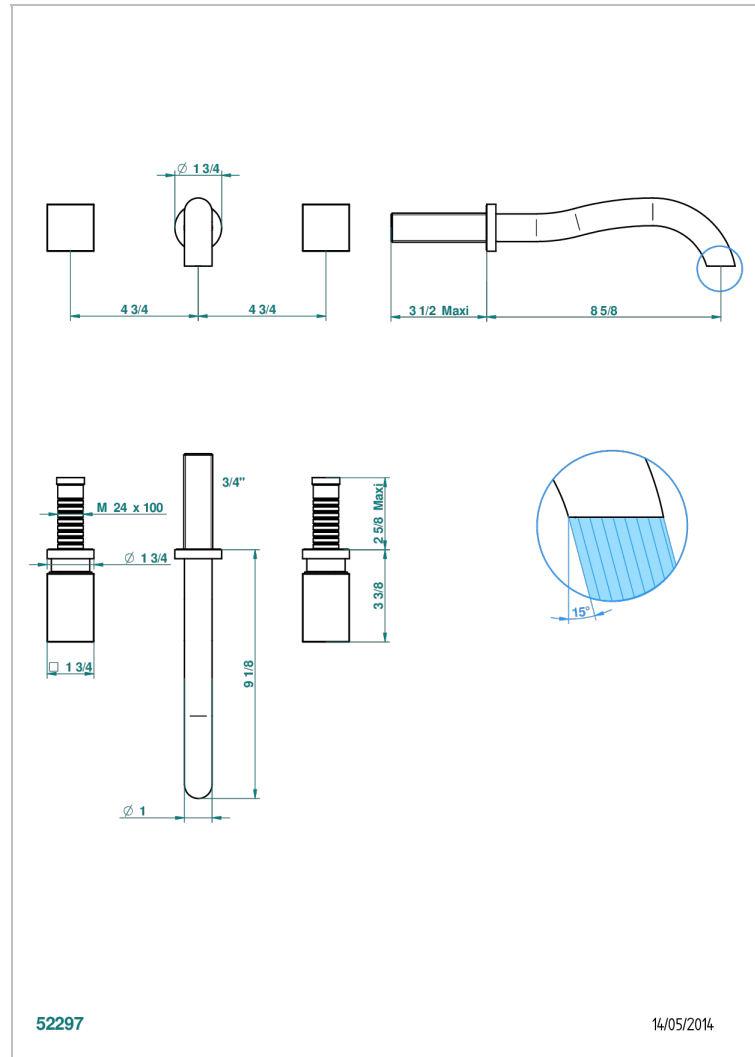

BEYOND CRYSTAL - CLEAR CRYSTAL

U6F-41SGB

Trim for wall mounted 3-hole bath set only

THG[®]
PARIS

CHARACTERISTIC

- Beyond Crystal - clear crystal
- Trim for wall mounted 3-hole bath set only

RELATED SKU'S

- Ref. G00-40AM/US Rough parts for wall set (one counter clockwise and one clockwise cartridges)

AVAILABLE FINITIONS

Blush PVD - H62
Brass color PVD - H49
Brown bronze color PVD - F33
Chrome polished - A02
Chrome polished / gold polished - G02
Gold color PVD - H52

Gold mat - F07
Gold polished - F01
Graphite PVD - H64
Matt Umber PVD - H67
Matt blush PVD - H60
Matt brass color PVD - H50