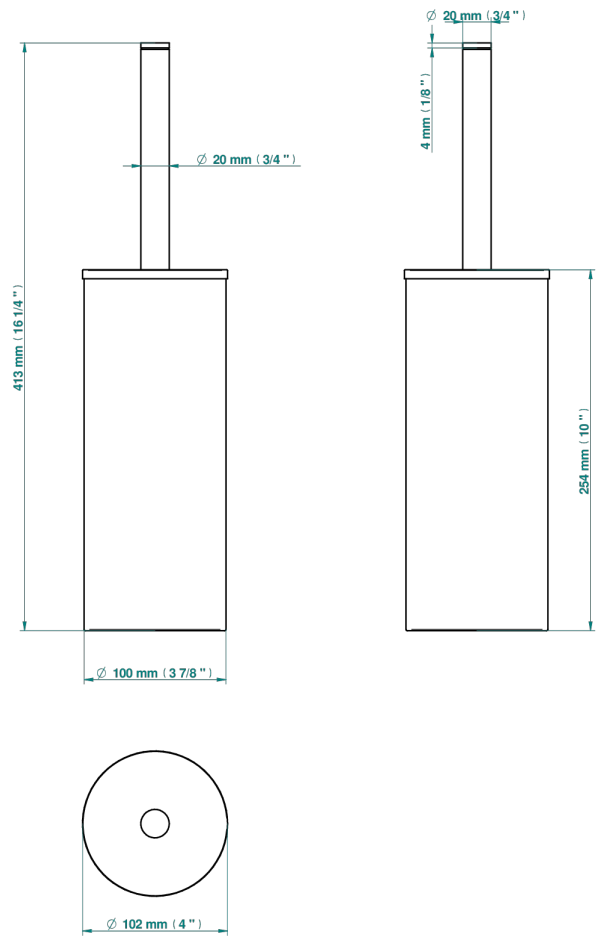

BEYOND CRYSTAL - CLEAR CRYSTAL

U6F-4700C

THG[®]
PARIS

Metal toilet brush holder with brush with cover floor mounted

58032

19/02/2020

CHARACTERISTIC

- Beyond Crystal - clear crystal
- Metal toilet brush holder with brush with cover floor mounted