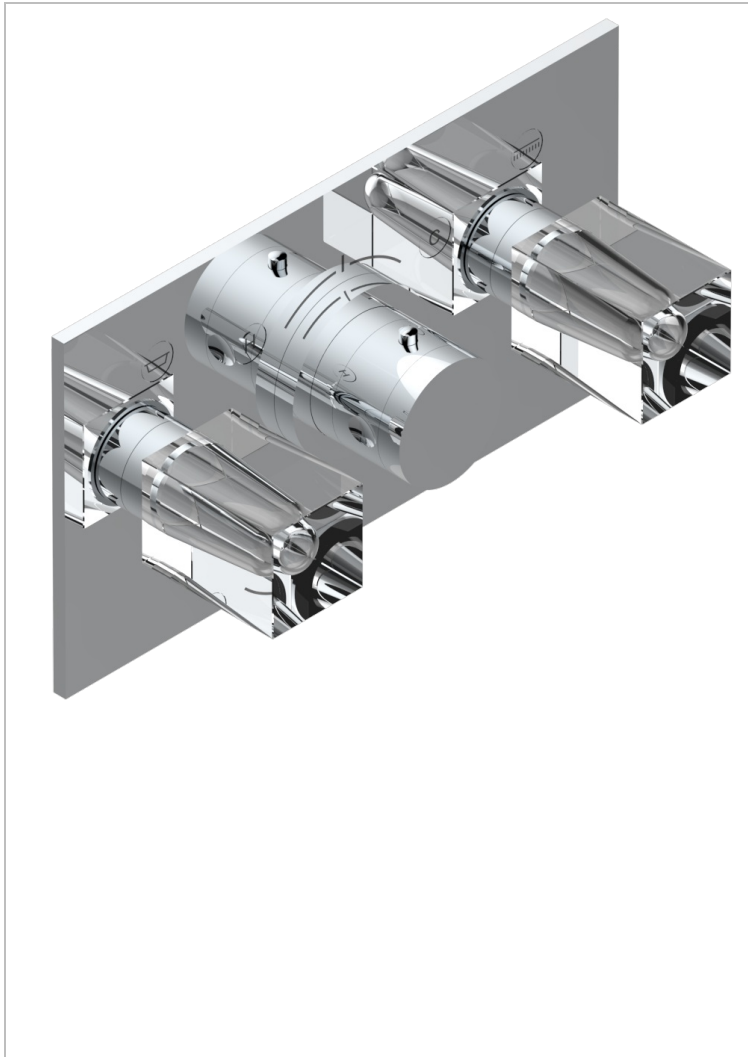

BEYOND CRYSTAL - CLEAR CRYSTAL

U6F-5401BEH

Trim for thermostatic mixer with 2 valves item to be installed horizontal . to adapt on 5 401AHC or 5 401AHM

CHARACTERISTIC

- Beyond Crystal - clear crystal
- Trim for thermostatic mixer with 2 valves item to be installed horizontal . to adapt on 5 401AHC or 5 401AHM

RELATED SKU'S

- Ref. G00-5401AHC 3/4" THG thermostat, 60 l/mn with two valves with wax cartridge delivered with a built-in box, without trim - to be installed horizontal (for installation with cross handle)
- Ref. G00-5401AHM 3/4" THG thermostat, 60 l/mn with two valves with wax cartridge delivered with a built-in box, without trim - to be installed horizontal (for installation with lever handle)