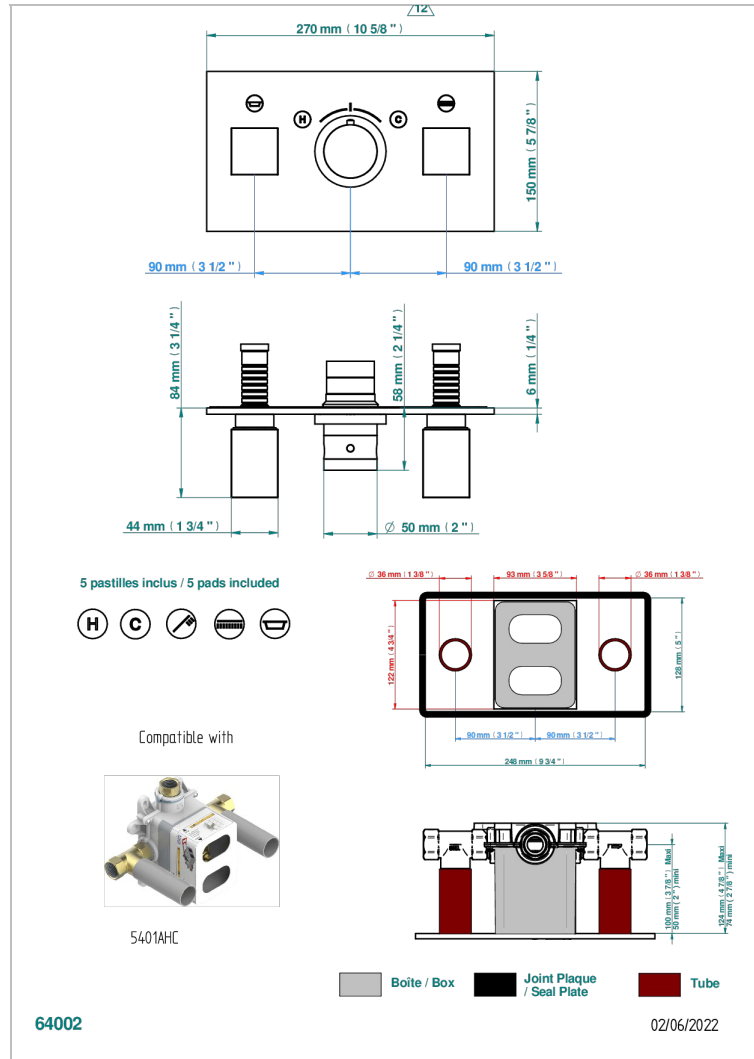

BEYOND CRYSTAL - CLEAR CRYSTAL

U6F-5401BEH

Trim for thermostatic mixer with 2 valves item to be installed horizontal . to adapt on 5 401AHC or 5 401AHM

CHARACTERISTIC

- Beyond Crystal - clear crystal
- Trim for thermostatic mixer with 2 valves item to be installed horizontal . to adapt on 5 401AHC or 5 401AHM

RELATED SKU'S

- Ref. G00-5401AHC 3/4" THG thermostat, 60 l/mn with two valves with wax cartridge delivered with a built-in box, without trim - to be installed horizontal (for installation with cross handle)
- Ref. G00-5401AHM 3/4" THG thermostat, 60 l/mn with two valves with wax cartridge delivered with a built-in box, without trim - to be installed horizontal (for installation with lever handle)