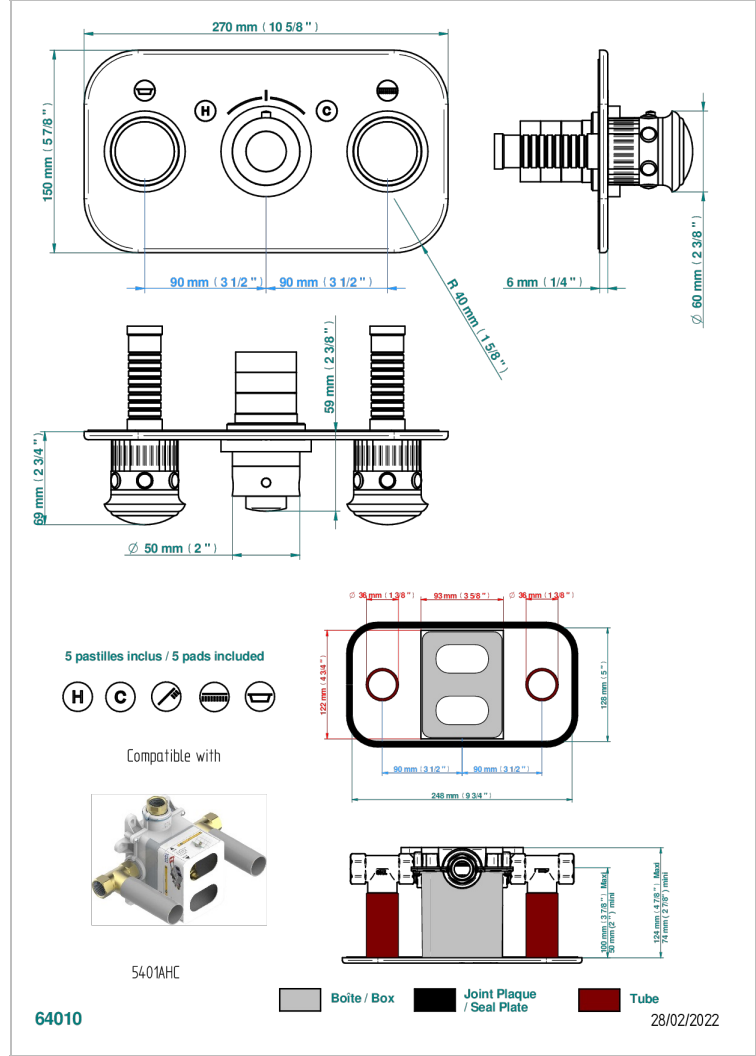

TROCADERO MALACHITE

U7A-5401BEH

THG
PARIS

Trim for thermostatic mixer with 2 valves item to be installed horizontal . to adapt on 5 401AHC or 5 401AHM

CHARACTERISTIC

- Trocadero Malachite
- Trim for thermostatic mixer with 2 valves item to be installed horizontal . to adapt on 5 401AHC or 5 401AHM

RELATED SKU'S

- Ref. G00-5401AHC 3/4" THG thermostat, 60 l/mn with two valves with wax cartridge delivered with a built-in box, without trim - to be installed horizontal (for installation with cross handle)
- Ref. G00-5401AHM 3/4" THG thermostat, 60 l/mn with two valves with wax cartridge delivered with a built-in box, without trim - to be installed horizontal (for installation with lever handle)