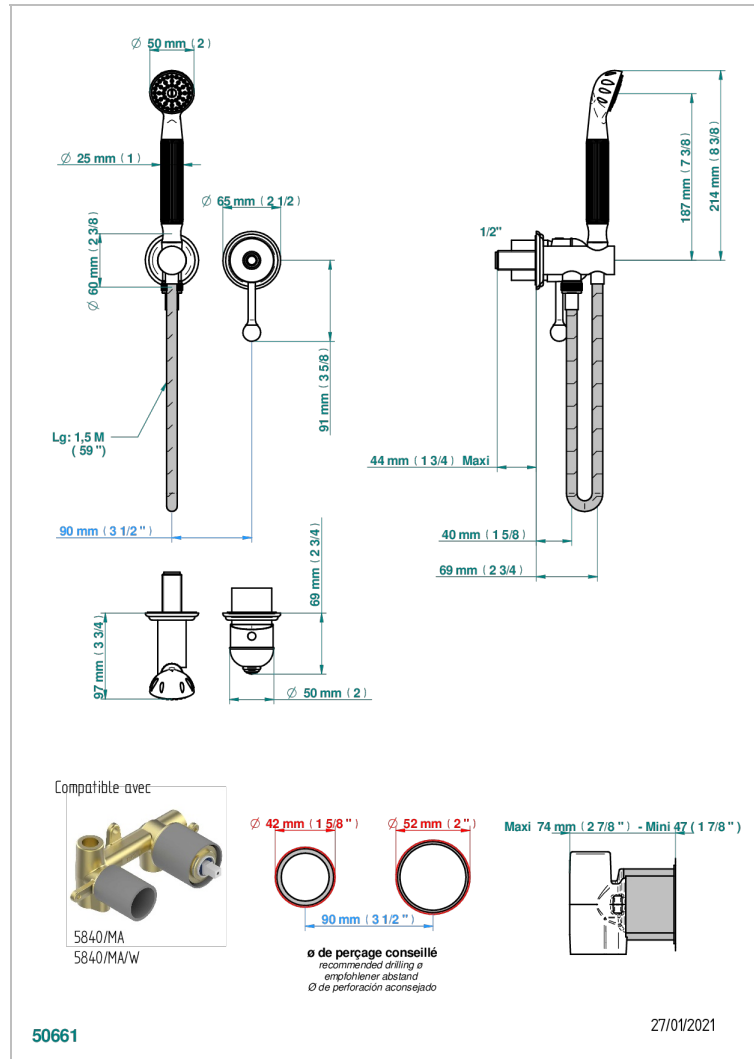

TROCADERO MALACHITE

U7A-6561B

Trim only for wall mixer with complete handshower on hook

CHARACTERISTIC

- Trocadero Malachite
- Trim only for wall mixer with complete handshower on hook

TECHNICAL SPECS

- Recommandé : 3 bars (max. 5 bars) - Advised : 43,5 psi (max. 72 psi)
- 9,5 l/min à 3 bars (2.5 gpm at 43.5 psi)

RELATED SKU'S

- Ref. G00-5840/MA Rough parts for concealed wall-mounted mixer with 1/2" outlet

AVAILABLE FINITIONS

Antique nickel - H28
Blush PVD - H62
Brass color PVD - H49
Brown bronze color PVD - F33
Gold color PVD - H52
Graphite PVD - H64