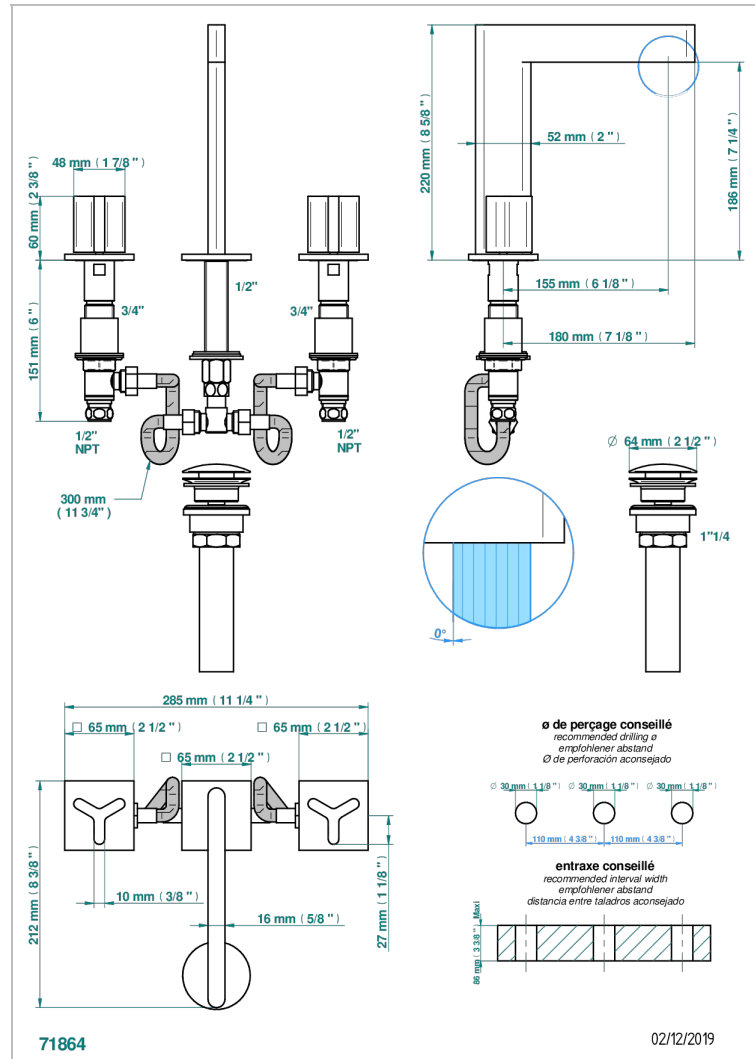

ICON-X

U7G-151/US

Widespread lavatory set with drain

CHARACTERISTIC

- Icon-x
- Widespread lavatory set with drain

AVAILABLE FINITIONS

Blush PVD - H62
Brass color PVD - H49
Brown bronze color PVD - F33
Chrome polished - A02
Gold color PVD - H52
Gold mat - F07