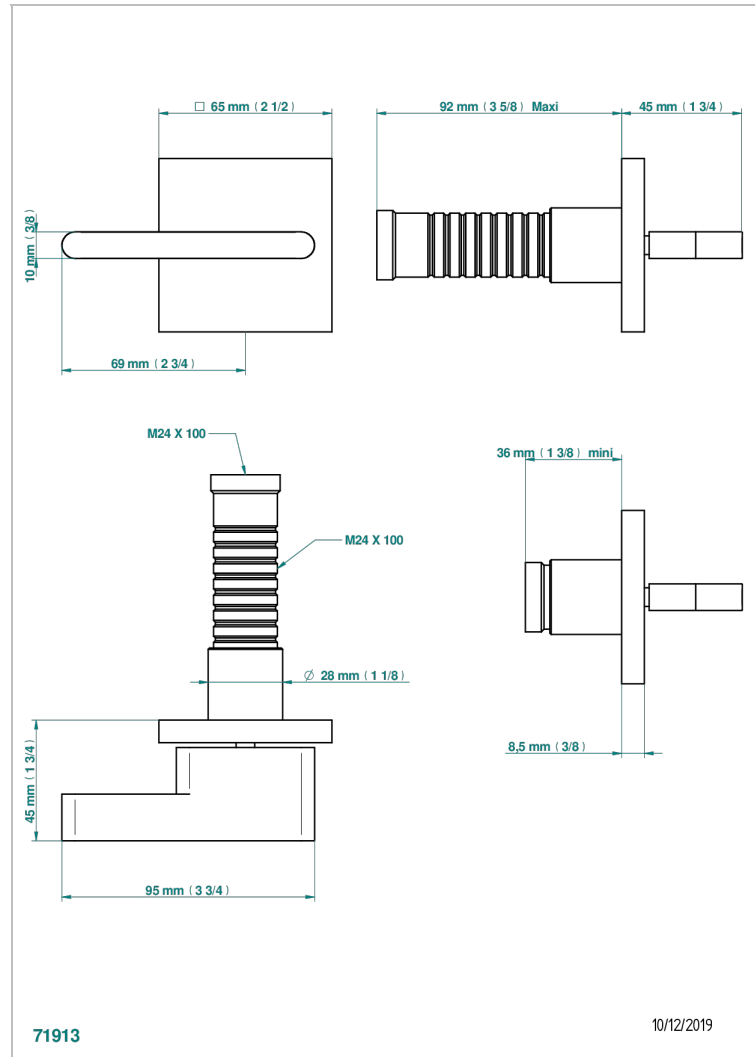

ICON-X WITH LEVER HANDLES

U7H-30B

Wall volume control 30 & 32 trim

THG[®]
PARIS

CHARACTERISTIC

- Icon-x with lever handles
- Wall volume control 30 & 32 trim

RELATED SKU'S

- Ref. G00-32CUSA 3/4" Volume control wall valve with ceramic cartridge
- Ref. G00-32HUSA 3/4" Volume control wall valve with ceramic cartridge counterclockwise
- Ref. G00-30CUSA 1/2" volume control wall valve with ceramic cartridge
- Ref. G00-30HUSA 1/2" Volume control wall valve with ceramic cartridge counterclockwise

Matt chrome (American satin) - C02
Matt gold color PVD - H53
Matt graphite PVD - H65
Matt nickel (American satin) - C01
Matt nickel color PVD - H56
Nickel antique / Sovereign - H28

Nickel color PVD - H55
Nickel polished - B01
Soft gold - F30
Soft matt gold - F31
Umber PVD - H66